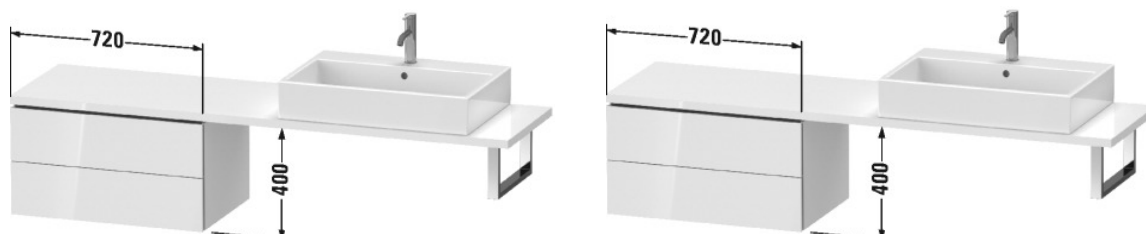

L-Cube Low cabinet for console compact # LC5848

| < 720 mm > |

Low cabinet for console compact	Dimension	Weight	Order number
2 drawers			
Colors			
M07 Concrete Grey Matt Decor M11 Cashmere Oak M12 Brushed Oak Real wood veneer M13 American Walnut Real wood veneer M16 Black Oak M18 White Matt Decor M21 Walnut Dark Decor M22 White High Gloss Decor M30 Natural Oak M35 Oak Terra M38 Dolomiti Grey High Gloss Lacquer M40 Black High Gloss Lacquer M43 Basalt Matt Decor M49 Graphite Matt Decor M53 Chestnut Dark Decor M69 Brushed Walnut Real wood veneer M71 Mediterranean Oak Real wood veneer M72 Brushed Dark Oak Real wood veneer M75 Linen Decor M79 Natural Walnut Decor M80 Graphit Super Matt M85 White High Gloss Lacquer M86 Cappuccino High Gloss Lacquer M89 Flannel Grey High Gloss Lacquer M90 Flannel Grey Satin Matt Lacquer M91 Taupe Matt Decor			
Variant			
	720 x 477 mm		LC5848
Infobox			
Console not included in delivery, please order separately, Interior modules can not be retrofitted and are factory installed., Please keep 20 mm space to the wall for niche application, Please specify when ordering:, - interior system yes / no, - walnut 77 or maple 78			
Accessory			
Additional modules Interior system in solid wood, for cabinet widths 720 mm	720 mm		UV9865