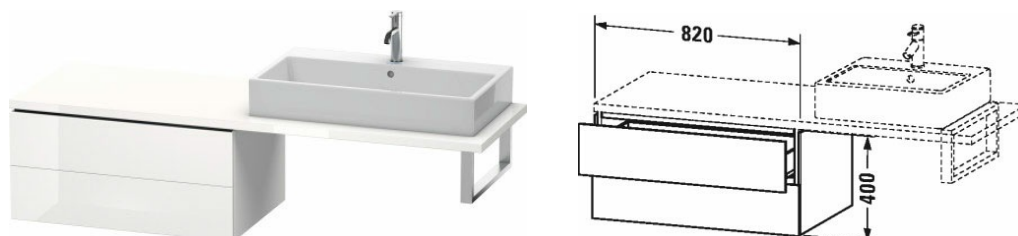

L-Cube Low cabinet for console # LC5839

| < 820 mm > |

Low cabinet for console	Dimension	Weight	Order number
2 drawers			
Colors			
M07 Concrete Grey Matt Decor M11 Cashmere Oak M12 Brushed Oak Real wood veneer M13 American Walnut Real wood veneer M16 Black Oak M18 White Matt Decor M21 Walnut Dark Decor M22 White High Gloss Decor M30 Natural Oak M35 Oak Terra M38 Dolomiti Grey High Gloss Lacquer M40 Black High Gloss Lacquer M43 Basalt Matt Decor M49 Graphite Matt Decor M53 Chestnut Dark Decor M69 Brushed Walnut Real wood veneer M71 Mediterranean Oak Real wood veneer M72 Brushed Dark Oak Real wood veneer M75 Linen Decor M79 Natural Walnut Decor M80 Graphit Super Matt M85 White High Gloss Lacquer M86 Cappuccino High Gloss Lacquer M89 Flannel Grey High Gloss Lacquer M90 Flannel Grey Satin Matt Lacquer M91 Taupe Matt Decor			
Variant			
	820 x 547 mm		LC5839
Infobox			
Console not included in delivery, please order separately, Interior modules can not be retrofitted and are factory installed., Please keep 20 mm space to the wall for niche application, Please specify when ordering:, - interior system yes / no, - walnut 77 or maple 78			
Accessory			
Additional modules Interior system in solid wood, for cabinet widths 820 mm	820 mm		UV9832