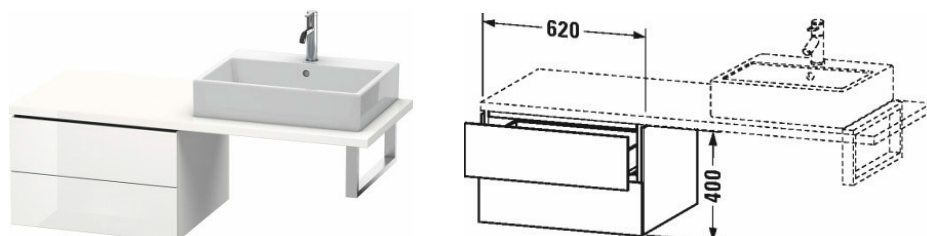

L-Cube Low cabinet for console # LC5838

| < 620 mm > |

Low cabinet for console	Dimension	Weight	Order number
2 drawers			
Colors			
M07 Concrete Grey Matt Decor M11 Cashmere Oak M12 Brushed Oak Real wood veneer M13 American Walnut Real wood veneer M16 Black Oak M18 White Matt Decor M21 Walnut Dark Decor M22 White High Gloss Decor M30 Natural Oak M35 Oak Terra M38 Dolomiti Grey High Gloss Lacquer M40 Black High Gloss Lacquer M43 Basalt Matt Decor M49 Graphite Matt Decor M53 Chestnut Dark Decor M69 Brushed Walnut Real wood veneer M71 Mediterranean Oak Real wood veneer M72 Brushed Dark Oak Real wood veneer M75 Linen Decor M79 Natural Walnut Decor M80 Graphit Super Matt M85 White High Gloss Lacquer M86 Cappuccino High Gloss Lacquer M89 Flannel Grey High Gloss Lacquer M90 Flannel Grey Satin Matt Lacquer M91 Taupe Matt Decor			
Variant			
	620 x 547 mm		LC5838
Infobox			
Console not included in delivery, please order separately, Interior modules can not be retrofitted and are factory installed., Please keep 20 mm space to the wall for niche application, Please specify when ordering:; - interior system yes / no, - walnut 77 or maple 78			
Accessory			
Additional modules Interior system in solid wood, for cabinet widths 620 mm	620 mm		UV9831