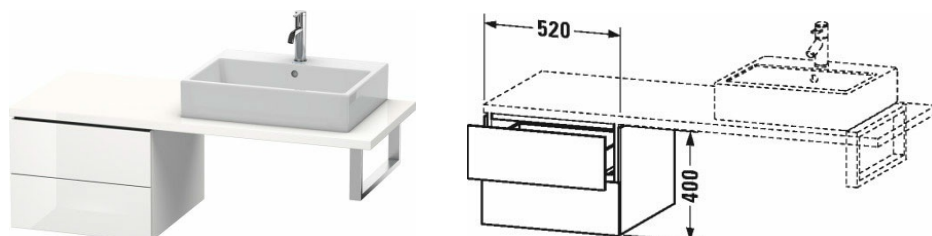

L-Cube Low cabinet for console # LC5837

| < 520 mm > |

Low cabinet for console	Dimension	Weight	Order number
2 drawers			
Colors			
M07 Concrete Grey Matt Decor M11 Cashmere Oak M12 Brushed Oak Real wood veneer M13 American Walnut Real wood veneer M16 Black Oak M18 White Matt Decor M21 Walnut Dark Decor M22 White High Gloss Decor M30 Natural Oak M35 Oak Terra M38 Dolomiti Grey High Gloss Lacquer M40 Black High Gloss Lacquer M43 Basalt Matt Decor M49 Graphite Matt Decor M53 Chestnut Dark Decor M69 Brushed Walnut Real wood veneer M71 Mediterranean Oak Real wood veneer M72 Brushed Dark Oak Real wood veneer M75 Linen Decor M79 Natural Walnut Decor M80 Graphit Super Matt M85 White High Gloss Lacquer M86 Cappuccino High Gloss Lacquer M89 Flannel Grey High Gloss Lacquer M90 Flannel Grey Satin Matt Lacquer M91 Taupe Matt Decor			
Variant			
	520 x 547 mm		LC5837
Infobox			
Console not included in delivery, please order separately, Please keep 20 mm space to the wall for niche application			