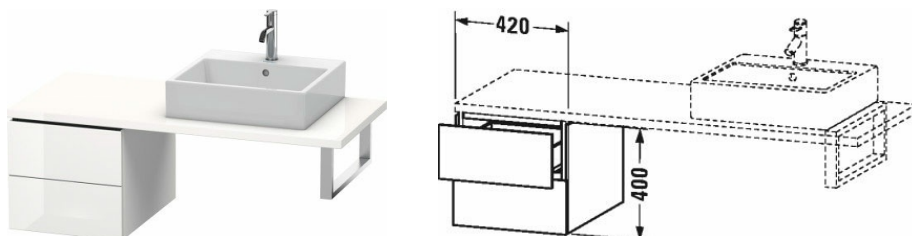

L-Cube Low cabinet for console # LC5836

|< 420 mm >|

Low cabinet for console	Dimension	Weight	Order number
2 drawers			
Colors			
M07 Concrete Grey Matt Decor M11 Cashmere Oak M12 Brushed Oak Real wood veneer M13 American Walnut Real wood veneer M16 Black Oak M18 White Matt Decor M21 Walnut Dark Decor M22 White High Gloss Decor M30 Natural Oak M35 Oak Terra M38 Dolomiti Grey High Gloss Lacquer M40 Black High Gloss Lacquer M43 Basalt Matt Decor M49 Graphite Matt Decor M53 Chestnut Dark Decor M69 Brushed Walnut Real wood veneer M71 Mediterranean Oak Real wood veneer M72 Brushed Dark Oak Real wood veneer M75 Linen Decor M79 Natural Walnut Decor M80 Graphit Super Matt M85 White High Gloss Lacquer M86 Cappuccino High Gloss Lacquer M89 Flannel Grey High Gloss Lacquer M90 Flannel Grey Satin Matt Lacquer M91 Taupe Matt Decor			
Variant			
	420 x 547 mm		LC5836
Infobox			
Console not included in delivery, please order separately, Please keep 20 mm space to the wall for niche application			