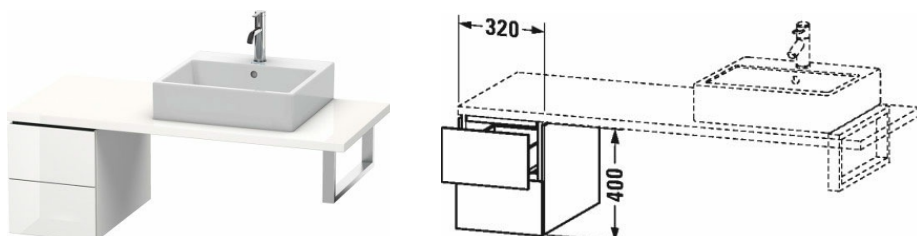

L-Cube Low cabinet for console # LC5835

|< 320 mm >|

Low cabinet for console	Dimension	Weight	Order number
2 drawers			
Colors			
M07 Concrete Grey Matt Decor M11 Cashmere Oak M12 Brushed Oak Real wood veneer M13 American Walnut Real wood veneer M16 Black Oak M18 White Matt Decor M21 Walnut Dark Decor M22 White High Gloss Decor M30 Natural Oak M35 Oak Terra M38 Dolomiti Grey High Gloss Lacquer M40 Black High Gloss Lacquer M43 Basalt Matt Decor M49 Graphite Matt Decor M53 Chestnut Dark Decor M69 Brushed Walnut Real wood veneer M71 Mediterranean Oak Real wood veneer M72 Brushed Dark Oak Real wood veneer M75 Linen Decor M79 Natural Walnut Decor M80 Graphit Super Matt M85 White High Gloss Lacquer M86 Cappuccino High Gloss Lacquer M89 Flannel Grey High Gloss Lacquer M90 Flannel Grey Satin Matt Lacquer M91 Taupe Matt Decor			
Variant			
	320 x 547 mm		LC5835
Infobox			
Console not included in delivery, please order separately, Please keep 20 mm space to the wall for niche application			