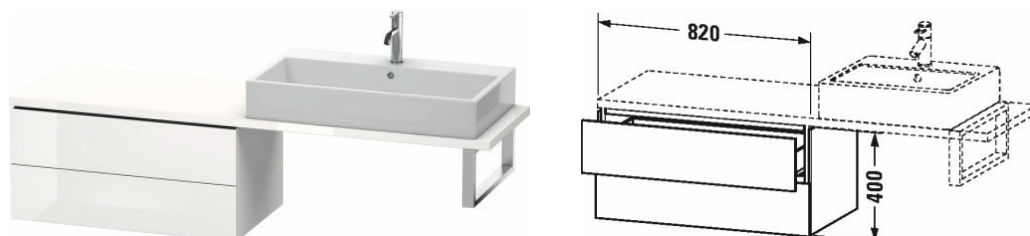

L-Cube Low cabinet for console compact # LC5829

| < 820 mm > |

| Low cabinet for console compact | Dimension | Weight | Order number |
|--|--------------|--------|--------------|
| 2 drawers | | | |
| Colors | | | |
| M07 Concrete Grey Matt Decor M11 Cashmere Oak M12 Brushed Oak Real wood veneer M13 American Walnut Real wood veneer M16 Black Oak M18 White Matt Decor M21 Walnut Dark Decor M22 White High Gloss Decor M30 Natural Oak M35 Oak Terra M38 Dolomiti Grey High Gloss Lacquer M40 Black High Gloss Lacquer M43 Basalt Matt Decor M49 Graphite Matt Decor M53 Chestnut Dark Decor M69 Brushed Walnut Real wood veneer M71 Mediterranean Oak Real wood veneer M72 Brushed Dark Oak Real wood veneer M75 Linen Decor M79 Natural Walnut Decor M80 Graphit Super Matt M85 White High Gloss Lacquer M86 Cappuccino High Gloss Lacquer M89 Flannel Grey High Gloss Lacquer M90 Flannel Grey Satin Matt Lacquer M91 Taupe Matt Decor | | | |
| Variant | | | |
| | 820 x 477 mm | | LC5829 |
| Infobox | | | |
| Console not included in delivery, please order separately, Interior modules can not be retrofitted and are factory installed., Please keep 20 mm space to the wall for niche application, Please specify when ordering:; - interior system yes / no, - walnut 77 or maple 78 | | | |
| Accessory | | | |
| Additional modules Interior system in solid wood, for cabinet widths 820 mm | 820 mm | | UV9832 |