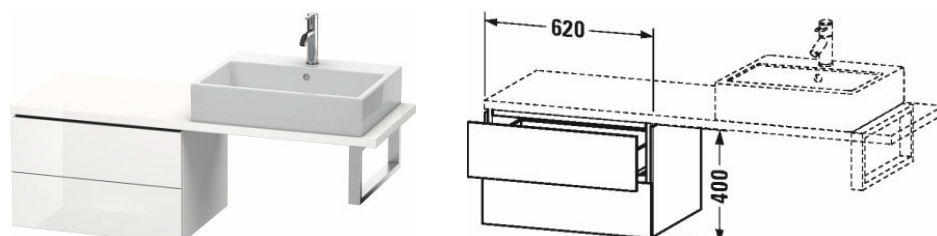

**L-Cube Low cabinet for console compact # LC5828**

| &lt; 620 mm &gt; |

Low cabinet for console compact	Dimension	Weight	Order number
2 drawers			
<b>Colors</b>			
M07 Concrete Grey Matt Decor M11 Cashmere Oak M12 Brushed Oak Real wood veneer M13 American Walnut Real wood veneer M16 Black Oak M18 White Matt Decor M21 Walnut Dark Decor M22 White High Gloss Decor M30 Natural Oak M35 Oak Terra M38 Dolomiti Grey High Gloss Lacquer M40 Black High Gloss Lacquer M43 Basalt Matt Decor M49 Graphite Matt Decor M53 Chestnut Dark Decor M69 Brushed Walnut Real wood veneer M71 Mediterranean Oak Real wood veneer M72 Brushed Dark Oak Real wood veneer M75 Linen Decor M79 Natural Walnut Decor M80 Graphit Super Matt M85 White High Gloss Lacquer M86 Cappuccino High Gloss Lacquer M89 Flannel Grey High Gloss Lacquer M90 Flannel Grey Satin Matt Lacquer M91 Taupe Matt Decor			
<b>Variant</b>			
	620 x 477 mm		LC5828
<b>Infobox</b>			
Console not included in delivery, please order separately, Interior modules can not be retrofitted and are factory installed., Please keep 20 mm space to the wall for niche application, Please specify when ordering; - interior system yes / no, - walnut 77 or maple 78			
<b>Accessory</b>			
Additional modules Interior system in solid wood, for cabinet widths 620 mm	620 mm		UV9831