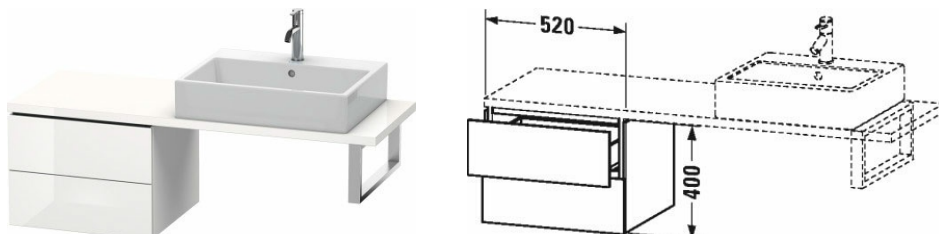

L-Cube Low cabinet for console compact # LC5827

| < 520 mm > |

Low cabinet for console compact	Dimension	Weight	Order number
2 drawers			
Colors			
M07 Concrete Grey Matt Decor M11 Cashmere Oak M12 Brushed Oak Real wood veneer M13 American Walnut Real wood veneer M16 Black Oak M18 White Matt Decor M21 Walnut Dark Decor M22 White High Gloss Decor M30 Natural Oak M35 Oak Terra M38 Dolomiti Grey High Gloss Lacquer M40 Black High Gloss Lacquer M43 Basalt Matt Decor M49 Graphite Matt Decor M53 Chestnut Dark Decor M69 Brushed Walnut Real wood veneer M71 Mediterranean Oak Real wood veneer M72 Brushed Dark Oak Real wood veneer M75 Linen Decor M79 Natural Walnut Decor M80 Graphit Super Matt M85 White High Gloss Lacquer M86 Cappuccino High Gloss Lacquer M89 Flannel Grey High Gloss Lacquer M90 Flannel Grey Satin Matt Lacquer M91 Taupe Matt Decor			
Variant			
	520 x 477 mm		LC5827
Infobox			
Console not included in delivery, please order separately, Please keep 20 mm space to the wall for niche application			