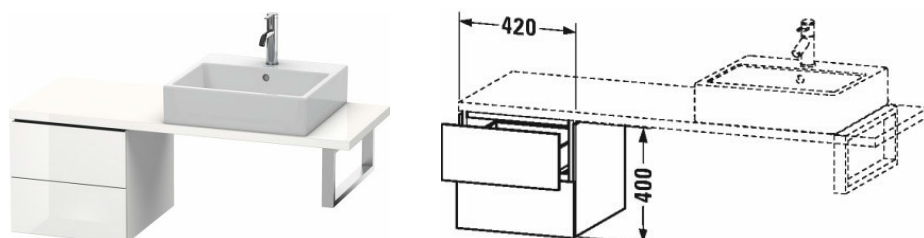

**L-Cube Low cabinet for console compact # LC5826**

| &lt; 420 mm &gt; |

Low cabinet for console compact	Dimension	Weight	Order number
2 drawers			
<b>Colors</b>			
M07 Concrete Grey Matt Decor M11 Cashmere Oak M12 Brushed Oak Real wood veneer M13 American Walnut Real wood veneer M16 Black Oak M18 White Matt Decor M21 Walnut Dark Decor M22 White High Gloss Decor M30 Natural Oak M35 Oak Terra M38 Dolomiti Grey High Gloss Lacquer M40 Black High Gloss Lacquer M43 Basalt Matt Decor M49 Graphite Matt Decor M53 Chestnut Dark Decor M69 Brushed Walnut Real wood veneer M71 Mediterranean Oak Real wood veneer M72 Brushed Dark Oak Real wood veneer M75 Linen Decor M79 Natural Walnut Decor M80 Graphit Super Matt M85 White High Gloss Lacquer M86 Cappuccino High Gloss Lacquer M89 Flannel Grey High Gloss Lacquer M90 Flannel Grey Satin Matt Lacquer M91 Taupe Matt Decor			
<b>Variant</b>			
	420 x 477 mm		LC5826
<b>Infobox</b>			
Console not included in delivery, please order separately, Please keep 20 mm space to the wall for niche application			