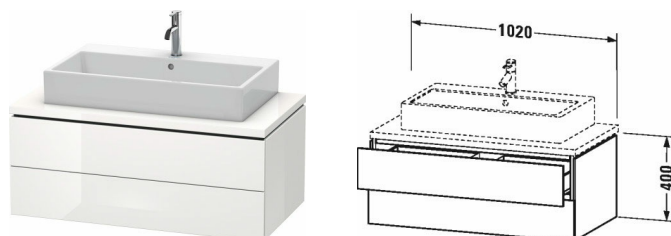

**L-Cube Vanity unit for console # LC5819**

|&lt; 1020 mm &gt;|

Vanity unit for console	Dimension	Weight	Order number
2 drawers, upper drawer including cut-out for siphon and siphon cover			
<b>Colors</b>			
M07 Concrete Grey Matt Decor M11 Cashmere Oak M12 Brushed Oak Real wood veneer M13 American Walnut Real wood veneer M16 Black Oak M18 White Matt Decor M21 Walnut Dark Decor M22 White High Gloss Decor M30 Natural Oak M35 Oak Terra M38 Dolomiti Grey High Gloss Lacquer M40 Black High Gloss Lacquer M43 Basalt Matt Decor M49 Graphite Matt Decor M53 Chestnut Dark Decor M69 Brushed Walnut Real wood veneer M71 Mediterranean Oak Real wood veneer M72 Brushed Dark Oak Real wood veneer M75 Linen Decor M79 Natural Walnut Decor M80 Graphit Super Matt M85 White High Gloss Lacquer M86 Cappuccino High Gloss Lacquer M89 Flannel Grey High Gloss Lacquer M90 Flannel Grey Satin Matt Lacquer M91 Taupe Matt Decor			
<b>Variant</b>			
	1020 x 547 mm		LC5819
<b>Infobox</b>			
Space saving siphon # 005076 is recommended, Console not included in delivery, please order separately, Interior modules can not be retrofitted and are factory installed., Please keep 20 mm space to the wall for niche application, Please specify when ordering:; - interior system yes / no, - walnut 77 or maple 78, - Model-no. ceramic, please see page xxx			
<b>Accessory</b>			
Additional modules Interior system in solid wood, for cabinet widths 1020 mm	1020 mm		UV9822
<b>Suitable products</b>			
Space saving siphon 31,75 mm, 1 1/4" mm	1 1/4" mm		005076
Washbowl ground, without overflow, without tap platform, fixings included, fixings included, cUPC® listed*, 580 x 415 mm	580 x 415 mm		031758
Vanity basin countertop basin, without overflow, without tap platform, fixings included, cUPC® listed*, 580 x 415 mm	580 x 415 mm		031758