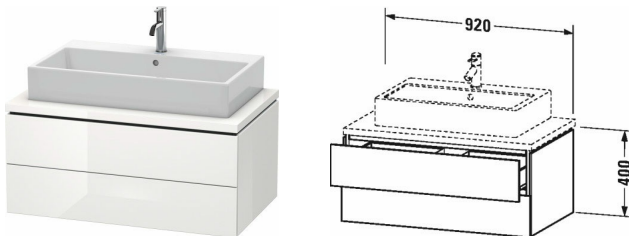

**L-Cube Vanity unit for console # LC5818**

| &lt; 920 mm &gt; |

Vanity unit for console	Dimension	Weight	Order number
2 drawers, upper drawer including cut-out for siphon and siphon cover			
<b>Colors</b>			
M07 Concrete Grey Matt Decor M11 Cashmere Oak M12 Brushed Oak Real wood veneer M13 American Walnut Real wood veneer M16 Black Oak M18 White Matt Decor M21 Walnut Dark Decor M22 White High Gloss Decor M30 Natural Oak M35 Oak Terra M38 Dolomiti Grey High Gloss Lacquer M40 Black High Gloss Lacquer M43 Basalt Matt Decor M49 Graphite Matt Decor M53 Chestnut Dark Decor M69 Brushed Walnut Real wood veneer M71 Mediterranean Oak Real wood veneer M72 Brushed Dark Oak Real wood veneer M75 Linen Decor M79 Natural Walnut Decor M80 Graphit Super Matt M85 White High Gloss Lacquer M86 Cappuccino High Gloss Lacquer M89 Flannel Grey High Gloss Lacquer M90 Flannel Grey Satin Matt Lacquer M91 Taupe Matt Decor			
<b>Variant</b>			
	920 x 547 mm		LC5818
<b>Infobox</b>			
Space saving siphon # 005076 is recommended, Console not included in delivery, please order separately, Interior modules can not be retrofitted and are factory installed., Please keep 20 mm space to the wall for niche application, Please specify when ordering: - interior system yes / no, - walnut 77 or maple 78, - Model-no. ceramic, please see page xxx			
<b>Accessory</b>			
Additional modules Interior system in solid wood, for cabinet widths 920 mm	920 mm		UV9900
<b>Suitable products</b>			
Space saving siphon 31,75 mm, 1 1/4" mm	1 1/4" mm		005076
Washbowl ground, without overflow, without tap platform, fixings included, cUPC® listed*, 580 x 415 mm	580 x 415 mm		031758
Vanity basin countertop basin, without overflow, without tap platform, fixings included, cUPC® listed*, 580 x 415 mm	580 x 415 mm		031758