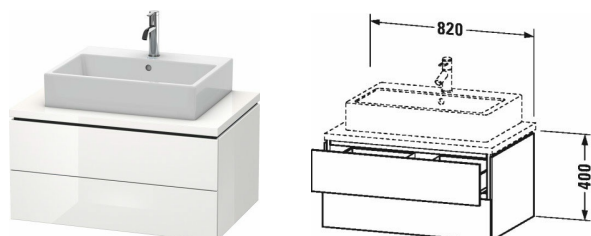

L-Cube Vanity unit for console # LC5817

| < 820 mm > |

Vanity unit for console	Dimension	Weight	Order number
2 drawers, upper drawer including cut-out for siphon and siphon cover			
Colors			
M07 Concrete Grey Matt Decor M11 Cashmere Oak M12 Brushed Oak Real wood veneer M13 American Walnut Real wood veneer M16 Black Oak M18 White Matt Decor M21 Walnut Dark Decor M22 White High Gloss Decor M30 Natural Oak M35 Oak Terra M38 Dolomiti Grey High Gloss Lacquer M40 Black High Gloss Lacquer M43 Basalt Matt Decor M49 Graphite Matt Decor M53 Chestnut Dark Decor M69 Brushed Walnut Real wood veneer M71 Mediterranean Oak Real wood veneer M72 Brushed Dark Oak Real wood veneer M75 Linen Decor M79 Natural Walnut Decor M80 Graphit Super Matt M85 White High Gloss Lacquer M86 Cappuccino High Gloss Lacquer M89 Flannel Grey High Gloss Lacquer M90 Flannel Grey Satin Matt Lacquer M91 Taupe Matt Decor			
Variant			
	820 x 547 mm		LC5817
Infobox			
Space saving siphon # 005076 is recommended, Console not included in delivery, please order separately, Interior modules can not be retrofitted and are factory installed., Please keep 20 mm space to the wall for niche application, Please specify when ordering:; - interior system yes / no, - walnut 77 or maple 78, - Model-no. ceramic, please see page xxx			
Accessory			
Additional modules Interior system in solid wood, for cabinet widths 820 mm	820 mm		UV9821
Suitable products			
Space saving siphon 31,75 mm, 1 1/4" mm	1 1/4" mm		005076
Washbowl ground, without overflow, without tap platform, fixings included, cUPC® listed*, 580 x 415 mm	580 x 415 mm		031758
Vanity basin countertop basin, without overflow, without tap platform, fixings included, cUPC® listed*, 580 x 415 mm	580 x 415 mm		031758