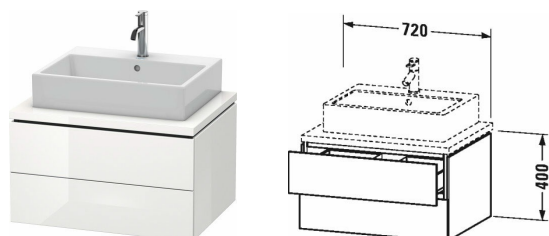

L-Cube Vanity unit for console # LC5816

| < 720 mm > |

Vanity unit for console	Dimension	Weight	Order number
2 drawers, upper drawer including cut-out for siphon and siphon cover			
Colors			
M07 Concrete Grey Matt Decor M11 Cashmere Oak M12 Brushed Oak Real wood veneer M13 American Walnut Real wood veneer M16 Black Oak M18 White Matt Decor M21 Walnut Dark Decor M22 White High Gloss Decor M30 Natural Oak M35 Oak Terra M38 Dolomiti Grey High Gloss Lacquer M40 Black High Gloss Lacquer M43 Basalt Matt Decor M49 Graphite Matt Decor M53 Chestnut Dark Decor M69 Brushed Walnut Real wood veneer M71 Mediterranean Oak Real wood veneer M72 Brushed Dark Oak Real wood veneer M75 Linen Decor M79 Natural Walnut Decor M80 Graphit Super Matt M85 White High Gloss Lacquer M86 Cappuccino High Gloss Lacquer M89 Flannel Grey High Gloss Lacquer M90 Flannel Grey Satin Matt Lacquer M91 Taupe Matt Decor			
Variant			
	720 x 547 mm		LC5816
Infobox			
Space saving siphon # 005076 is recommended, Console not included in delivery, please order separately, Interior modules can not be retrofitted and are factory installed., Please keep 20 mm space to the wall for niche application, Please specify when ordering:., - interior system yes / no, - walnut 77 or maple 78, - Model-no. ceramic, please see page xxx			
Accessory			
Additional modules Interior system in solid wood, for cabinet widths 720 mm	720 mm		UV9867
Suitable products			
Space saving siphon 31,75 mm, 1 1/4" mm	1 1/4" mm		005076
Washbowl ground, without overflow, without tap platform, fixings included, fixings included, cUPC® listed*, 580 x 415 mm	580 x 415 mm		031758
Vanity basin countertop basin, without overflow, without tap platform, fixings included, cUPC® listed*, 580 x 415 mm	580 x 415 mm		031758