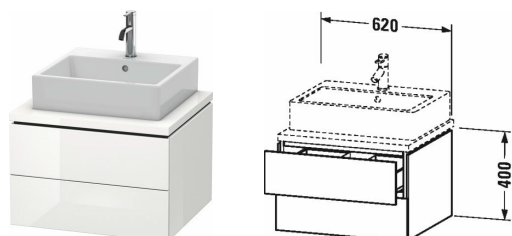

L-Cube Vanity unit for console # LC5815

| < 620 mm > |

Vanity unit for console	Dimension	Weight	Order number
2 drawers, upper drawer including cut-out for siphon and siphon cover			
Colors			
M07 Concrete Grey Matt Decor M11 Cashmere Oak M12 Brushed Oak Real wood veneer M13 American Walnut Real wood veneer M16 Black Oak M18 White Matt Decor M21 Walnut Dark Decor M22 White High Gloss Decor M30 Natural Oak M35 Oak Terra M38 Dolomiti Grey High Gloss Lacquer M40 Black High Gloss Lacquer M43 Basalt Matt Decor M49 Graphite Matt Decor M53 Chestnut Dark Decor M69 Brushed Walnut Real wood veneer M71 Mediterranean Oak Real wood veneer M72 Brushed Dark Oak Real wood veneer M75 Linen Decor M79 Natural Walnut Decor M80 Graphit Super Matt M85 White High Gloss Lacquer M86 Cappuccino High Gloss Lacquer M89 Flannel Grey High Gloss Lacquer M90 Flannel Grey Satin Matt Lacquer M91 Taupe Matt Decor			
Variant			
	620 x 547 mm		LC5815
Infobox			
Space saving siphon # 005076 is recommended, Console not included in delivery, please order separately, Interior modules can not be retrofitted and are factory installed., Please keep 20 mm space to the wall for niche application, Please specify when ordering:; - interior system yes / no, - walnut 77 or maple 78, - Model-no. ceramic, please see page xxx			
Accessory			
Additional modules Interior system in solid wood, for cabinet widths 620 mm	620 mm		UV9820
Suitable products			
Space saving siphon 31,75 mm, 1 1/4" mm	1 1/4" mm		005076
Above counter basin ground, without overflow, with tap platform, fixings included, 500 x 500 mm	500 x 500 mm		032050
Washbowl with overflow, without tap platform, overflow clip chrome included, fixings included, cUPC® listed*, 420 x 420 mm	420 x 420 mm		033342