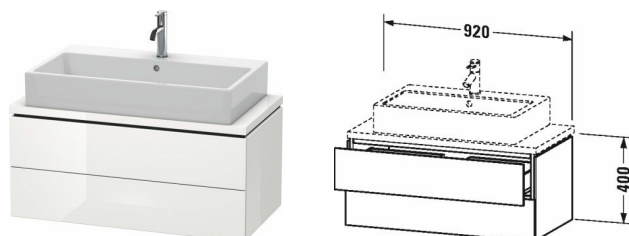

L-Cube Vanity unit for console compact # LC5808

| < 920 mm > |

Vanity unit for console compact	Dimension	Weight	Order number
2 drawers, upper drawer including cut-out for siphon and siphon cover			
Colors			
M07 Concrete Grey Matt Decor M11 Cashmere Oak M12 Brushed Oak Real wood veneer M13 American Walnut Real wood veneer M16 Black Oak M18 White Matt Decor M21 Walnut Dark Decor M22 White High Gloss Decor M30 Natural Oak M35 Oak Terra M38 Dolomiti Grey High Gloss Lacquer M40 Black High Gloss Lacquer M43 Basalt Matt Decor M49 Graphite Matt Decor M53 Chestnut Dark Decor M69 Brushed Walnut Real wood veneer M71 Mediterranean Oak Real wood veneer M72 Brushed Dark Oak Real wood veneer M75 Linen Decor M79 Natural Walnut Decor M80 Graphit Super Matt M85 White High Gloss Lacquer M86 Cappuccino High Gloss Lacquer M89 Flannel Grey High Gloss Lacquer M90 Flannel Grey Satin Matt Lacquer M91 Taupe Matt Decor			
Variant			
	920 x 477 mm		LC5808
Infobox			
Space saving siphon # 005076 is recommended, Console not included in delivery, please order separately, Interior modules can not be retrofitted and are factory installed., Please keep 20 mm space to the wall for niche application, Please specify when ordering:; - interior system yes / no, - walnut 77 or maple 78, - Model-no. ceramic, please see page xxx			
Accessory			
Additional modules Interior system in solid wood, for cabinet widths 920 mm	920 mm		UV9900
Suitable products			
Space saving siphon 31,75 mm, 1 1/4" mm	1 1/4" mm		005076
Washbowl ground, without overflow, without tap platform, fixings included, fixings included, cUPC® listed*, 580 x 415 mm	580 x 415 mm		031758
Vanity basin countertop basin, without overflow, without tap platform, fixings included, cUPC® listed*, 580 x 415 mm	580 x 415 mm		031758