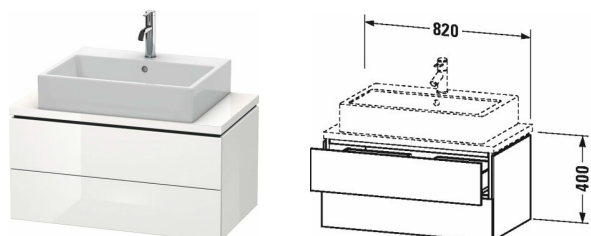

L-Cube Vanity unit for console compact # LC5807

| < 820 mm > |

Vanity unit for console compact	Dimension	Weight	Order number
2 drawers, upper drawer including cut-out for siphon and siphon cover			
Colors			
M07 Concrete Grey Matt Decor M11 Cashmere Oak M12 Brushed Oak Real wood veneer M13 American Walnut Real wood veneer M16 Black Oak M18 White Matt Decor M21 Walnut Dark Decor M22 White High Gloss Decor M30 Natural Oak M35 Oak Terra M38 Dolomiti Grey High Gloss Lacquer M40 Black High Gloss Lacquer M43 Basalt Matt Decor M49 Graphite Matt Decor M53 Chestnut Dark Decor M69 Brushed Walnut Real wood veneer M71 Mediterranean Oak Real wood veneer M72 Brushed Dark Oak Real wood veneer M75 Linen Decor M79 Natural Walnut Decor M80 Graphit Super Matt M85 White High Gloss Lacquer M86 Cappuccino High Gloss Lacquer M89 Flannel Grey High Gloss Lacquer M90 Flannel Grey Satin Matt Lacquer M91 Taupe Matt Decor			
Variant			
	820 x 477 mm		LC5807
Infobox			
Space saving siphon # 005076 is recommended, Console not included in delivery, please order separately, Interior modules can not be retrofitted and are factory installed., Please keep 20 mm space to the wall for niche application, Please specify when ordering:; - interior system yes / no, - walnut 77 or maple 78, - Model-no. ceramic, please see page xxx			
Accessory			
Additional modules Interior system in solid wood, for cabinet widths 820 mm	820 mm		UV9821
Suitable products			
Space saving siphon 31,75 mm, 1 1/4" mm	1 1/4" mm		005076
Washbowl ground, without overflow, without tap platform, fixings included, fixings included, cUPC® listed*, 580 x 415 mm	580 x 415 mm		031758
Vanity basin countertop basin, without overflow, without tap platform, fixings included, cUPC® listed*, 580 x 415 mm	580 x 415 mm		031758