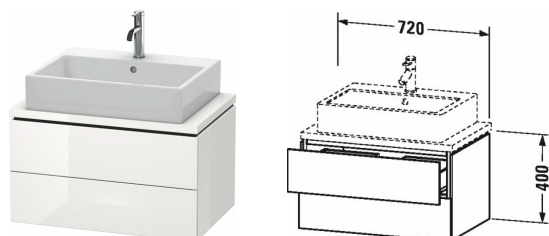

L-Cube Vanity unit for console compact # LC5806

| < 720 mm > |

Vanity unit for console compact	Dimension	Weight	Order number
2 drawers, upper drawer including cut-out for siphon and siphon cover			
Colors			
M07 Concrete Grey Matt Decor M11 Cashmere Oak M12 Brushed Oak Real wood veneer M13 American Walnut Real wood veneer M16 Black Oak M18 White Matt Decor M21 Walnut Dark Decor M22 White High Gloss Decor M30 Natural Oak M35 Oak Terra M38 Dolomiti Grey High Gloss Lacquer M40 Black High Gloss Lacquer M43 Basalt Matt Decor M49 Graphite Matt Decor M53 Chestnut Dark Decor M69 Brushed Walnut Real wood veneer M71 Mediterranean Oak Real wood veneer M72 Brushed Dark Oak Real wood veneer M75 Linen Decor M79 Natural Walnut Decor M80 Graphit Super Matt M85 White High Gloss Lacquer M86 Cappuccino High Gloss Lacquer M89 Flannel Grey High Gloss Lacquer M90 Flannel Grey Satin Matt Lacquer M91 Taupe Matt Decor			
Variant			
	720 x 477 mm		LC5806
Infobox			
Space saving siphon # 005076 is recommended, Console not included in delivery, please order separately, Interior modules can not be retrofitted and are factory installed., Please keep 20 mm space to the wall for niche application, Please specify when ordering:., - interior system yes / no, - walnut 77 or maple 78, - Model-no. ceramic, please see page xxx			
Accessory			
Additional modules Interior system in solid wood, for cabinet widths 720 mm	720 mm		UV9867
Suitable products			
Space saving siphon 31,75 mm, 1 1/4" mm	1 1/4" mm		005076
Washbowl ground, without overflow, without tap platform, fixings included, fixings included, cUPC® listed*, 580 x 415 mm	580 x 415 mm		031758
Vanity basin countertop basin, without overflow, without tap platform, fixings included, cUPC® listed*, 580 x 415 mm	580 x 415 mm		031758