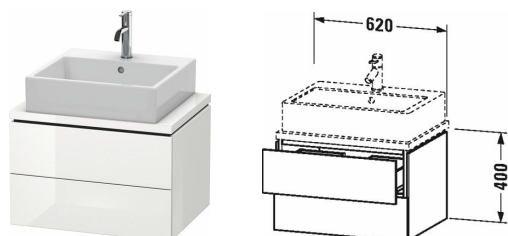

L-Cube Vanity unit for console compact # LC5805

| < 620 mm > |

Vanity unit for console compact	Dimension	Weight	Order number
2 drawers, upper drawer including cut-out for siphon and siphon cover			
Colors			
M07 Concrete Grey Matt Decor M11 Cashmere Oak M12 Brushed Oak Real wood veneer M13 American Walnut Real wood veneer M16 Black Oak M18 White Matt Decor M21 Walnut Dark Decor M22 White High Gloss Decor M30 Natural Oak M35 Oak Terra M38 Dolomiti Grey High Gloss Lacquer M40 Black High Gloss Lacquer M43 Basalt Matt Decor M49 Graphite Matt Decor M53 Chestnut Dark Decor M69 Brushed Walnut Real wood veneer M71 Mediterranean Oak Real wood veneer M72 Brushed Dark Oak Real wood veneer M75 Linen Decor M79 Natural Walnut Decor M80 Graphit Super Matt M85 White High Gloss Lacquer M86 Cappuccino High Gloss Lacquer M89 Flannel Grey High Gloss Lacquer M90 Flannel Grey Satin Matt Lacquer M91 Taupe Matt Decor			
Variant			
	620 x 477 mm		LC5805
Infobox			
Space saving siphon # 005076 is recommended, Console not included in delivery, please order separately, Interior modules can not be retrofitted and are factory installed., Please keep 20 mm space to the wall for niche application, Please specify when ordering:., - interior system yes / no, - walnut 77 or maple 78, - Model-no. ceramic, please see page xxx			
Accessory			
Additional modules Interior system in solid wood, for cabinet widths 620 mm	620 mm		UV9820
Suitable products			
Space saving siphon 31,75 mm, 1 1/4" mm	1 1/4" mm		005076
Washbowl ground, without overflow, without tap platform, fixings included, fixings included, cUPC® listed*, 580 x 415 mm	580 x 415 mm		031758
Washbasin asymmetric ground without overflow, with tap platform, bowl on right side, ceramic covered slotted waste included, fixings included, wall-mounted, wall-mounted, 800 x 470 mm	800 x 470 mm		234980