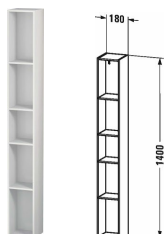

L-Cube Shelf element (vertical) # LC1206

| < 180 mm > |

Shelf element (vertical)	Dimension	Weight	Order number
5 compartments			
Colors			
M07 Concrete Grey Matt Decor M11 Cashmere Oak M12 Brushed Oak Real wood veneer M13 American Walnut Real wood veneer M16 Black Oak M18 White Matt Decor M21 Walnut Dark Decor M22 White High Gloss Decor M30 Natural Oak M35 Oak Terra M38 Dolomiti Grey High Gloss Lacquer M40 Black High Gloss Lacquer M43 Basalt Matt Decor M49 Graphite Matt Decor M53 Chestnut Dark Decor M69 Brushed Walnut Real wood veneer M71 Mediterranean Oak Real wood veneer M72 Brushed Dark Oak Real wood veneer M75 Linen Decor M79 Natural Walnut Decor M80 Graphit Super Matt M85 White High Gloss Lacquer M86 Cappuccino High Gloss Lacquer M89 Flannel Grey High Gloss Lacquer M90 Flannel Grey Satin Matt Lacquer M91 Taupe Matt Decor			
Variant			
	180 x 180 mm		LC1206