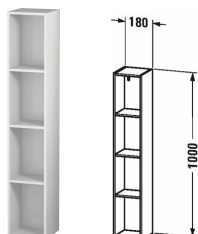

L-Cube Shelf element (vertical) # LC1205

| < 180 mm > |

Shelf element (vertical)	Dimension	Weight	Order number
4 compartments			
Colors			
M07 Concrete Grey Matt Decor M11 Cashmere Oak M12 Brushed Oak Real wood veneer M13 American Walnut Real wood veneer M16 Black Oak M18 White Matt Decor M21 Walnut Dark Decor M22 White High Gloss Decor M30 Natural Oak M35 Oak Terra M38 Dolomiti Grey High Gloss Lacquer M40 Black High Gloss Lacquer M43 Basalt Matt Decor M49 Graphite Matt Decor M53 Chestnut Dark Decor M69 Brushed Walnut Real wood veneer M71 Mediterranean Oak Real wood veneer M72 Brushed Dark Oak Real wood veneer M75 Linen Decor M79 Natural Walnut Decor M80 Graphit Super Matt M85 White High Gloss Lacquer M86 Cappuccino High Gloss Lacquer M89 Flannel Grey High Gloss Lacquer M90 Flannel Grey Satin Matt Lacquer M91 Taupe Matt Decor			
Variant			
	180 x 180 mm		LC1205