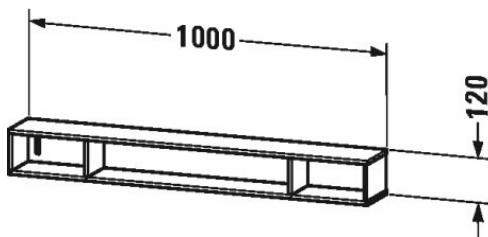

L-Cube Shelf element (horizontal) # LC1201

|< 1000 mm >|

Shelf element (horizontal)	Dimension	Weight	Order number
3 compartments			
Colors			
M07 Concrete Grey Matt Decor M11 Cashmere Oak M12 Brushed Oak Real wood veneer M13 American Walnut Real wood veneer M16 Black Oak M18 White Matt Decor M21 Walnut Dark Decor M22 White High Gloss Decor M30 Natural Oak M35 Oak Terra M38 Dolomiti Grey High Gloss Lacquer M40 Black High Gloss Lacquer M43 Basalt Matt Decor M49 Graphite Matt Decor M53 Chestnut Dark Decor M69 Brushed Walnut Real wood veneer M71 Mediterranean Oak Real wood veneer M72 Brushed Dark Oak Real wood veneer M75 Linen Decor M79 Natural Walnut Decor M80 Graphit Super Matt M85 White High Gloss Lacquer M86 Cappuccino High Gloss Lacquer M89 Flannel Grey High Gloss Lacquer M90 Flannel Grey Satin Matt Lacquer M91 Taupe Matt Decor			
Variant			
	1000 x 140 mm		LC1201

All drawings contain the necessary measurements which are subject to standard tolerances. They are stated in mm and are non-binding. Exact measurements, in particular for customised installation scenarios, can only be taken from the finished piece.