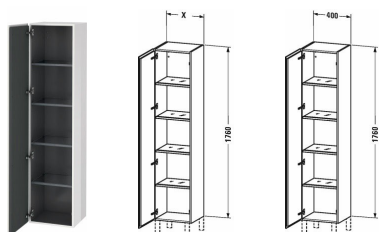

L-Cube Tall cabinet # LC1180 L/R

| < 400 mm > |

| Tall cabinet | Dimension | Weight | Order number |
|--|------------------|--------|--------------|
| 1 door, 4 glass shelves with alu carrier system | | | |
| Colors | | | |
| M07 Concrete Grey Matt Decor M11 Cashmere Oak M12 Brushed Oak Real wood veneer M13 American Walnut Real wood veneer M16 Black Oak M18 White Matt Decor M21 Walnut Dark Decor M22 White High Gloss Decor M30 Natural Oak M35 Oak Terra M38 Dolomiti Grey High Gloss Lacquer M40 Black High Gloss Lacquer M43 Basalt Matt Decor M49 Graphite Matt Decor M53 Chestnut Dark Decor M69 Brushed Walnut Real wood veneer M71 Mediterranean Oak Real wood veneer M72 Brushed Dark Oak Real wood veneer M75 Linen Decor M79 Natural Walnut Decor M80 Graphit Super Matt M85 White High Gloss Lacquer M86 Cappuccino High Gloss Lacquer M89 Flannel Grey High Gloss Lacquer M90 Flannel Grey Satin Matt Lacquer M91 Taupe Matt Decor | | | |
| Variant | | | |
| | 400 x 363 mm | | LC1180 L/R |
| Infobox | | | |
| Please keep 50 mm space to the wall, In case of extension to furniture a space of 50 mm is necessary, Legs available as an option, Legs are recommended, # UV 9991 aluminium matt 2 pieces, if 4 pieces necessary please order 2 x # UV 9991, # UV 9993 chrome 2 pieces, if 4 pieces necessary please order 2 x # UV 9993, Legs # UV 9992 and UV 9994 are not suitable, Please specify when ordering: - hinges left (L) / right (R) | | | |
| Suitable products | | | |
| Plinth leg Aluminium matt, 2 pieces, 152 x 44 x 10 mm | 152 x 44 x 10 mm | | UV9991 |
| Plinth leg Chrome, 2 pieces, 152 x 44 x 10 mm | 152 x 44 x 10 mm | | UV9993 |

All drawings contain the necessary measurements which are subject to standard tolerances. They are stated in mm and are non-binding. Exact measurements, in particular for customised installation scenarios, can only be taken from the finished piece.