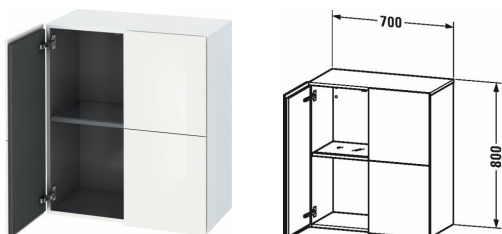

L-Cube Semi-tall cabinet # LC1177

| < 700 mm > |

Semi-tall cabinet	Dimension	Weight	Order number
2 doors, 1 glass shelf with aluminium bracket			
Colors			
M07 Concrete Grey Matt Decor M11 Cashmere Oak M12 Brushed Oak Real wood veneer M13 American Walnut Real wood veneer M16 Black Oak M18 White Matt Decor M21 Walnut Dark Decor M22 White High Gloss Decor M30 Natural Oak M35 Oak Terra M38 Dolomiti Grey High Gloss Lacquer M40 Black High Gloss Lacquer M43 Basalt Matt Decor M49 Graphite Matt Decor M53 Chestnut Dark Decor M69 Brushed Walnut Real wood veneer M71 Mediterranean Oak Real wood veneer M72 Brushed Dark Oak Real wood veneer M75 Linen Decor M79 Natural Walnut Decor M80 Graphit Super Matt M85 White High Gloss Lacquer M86 Cappuccino High Gloss Lacquer M89 Flannel Grey High Gloss Lacquer M90 Flannel Grey Satin Matt Lacquer M91 Taupe Matt Decor			
Variant			
	700 x 363 mm		LC1177
Infobox			
Please keep 50 mm space to the wall, In case of extension to furniture a space of 50 mm is necessary			