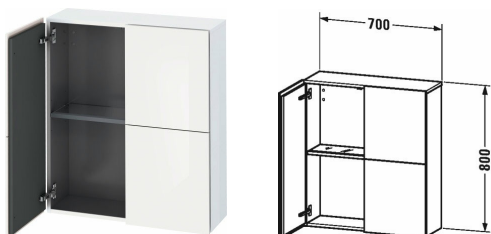

L-Cube Semi-tall cabinet # LC1167

| < 700 mm > |

Semi-tall cabinet	Dimension	Weight	Order number
2 doors, 1 glass shelf with aluminium bracket			
Colors			
M07 Concrete Grey Matt Decor M11 Cashmere Oak M12 Brushed Oak Real wood veneer M13 American Walnut Real wood veneer M16 Black Oak M18 White Matt Decor M21 Walnut Dark Decor M22 White High Gloss Decor M30 Natural Oak M35 Oak Terra M38 Dolomiti Grey High Gloss Lacquer M40 Black High Gloss Lacquer M43 Basalt Matt Decor M49 Graphite Matt Decor M53 Chestnut Dark Decor M69 Brushed Walnut Real wood veneer M71 Mediterranean Oak Real wood veneer M72 Brushed Dark Oak Real wood veneer M75 Linen Decor M79 Natural Walnut Decor M80 Graphit Super Matt M85 White High Gloss Lacquer M86 Cappuccino High Gloss Lacquer M89 Flannel Grey High Gloss Lacquer M90 Flannel Grey Satin Matt Lacquer M91 Taupe Matt Decor			
Variant			
	700 x 243 mm		LC1167
Infobox			
Please keep 50 mm space to the wall, In case of extension to furniture a space of 50 mm is necessary			