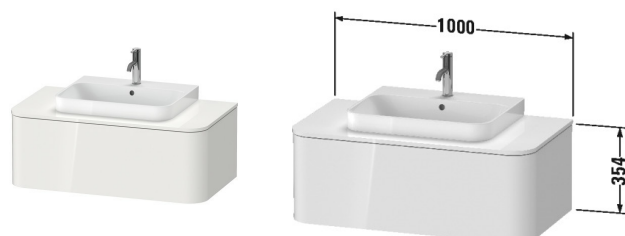

**Happy D.2 Plus Vanit unit for console wall-mounted # HP4941**

|&lt; 1000 mm &gt;|

Vanit unit for console wall-mounted	Dimension	Weight	Order number
1 pull-out compartment, for above counter basin Happy D.2			
<b>Colors</b>			
M22 White High Gloss Decor M36 White Satin Matt Lacquer M39 Nordic White Satin Matt Lacquer M60 Taupe Satin Matt Lacquer M69 Brushed Walnut Real wood veneer M71 Mediterranean Oak Real wood veneer M75 Linen Decor M80 Graphit Super Matt M92 Stone Grey Satin Matt Lacquer M97 Light Blue Satin Matt Lacquer M98 Night Blue Satin Matt Lacquer			
<b>Variant</b>			
for above counter basin Happy D.2 Plus	1000 x 550 mm		HP4941
<b>Infobox</b>			
Console not included in delivery, please order separately, Installation only in combination with space saving siphon (# 005076 is recommended), Interior modules can not be retrofitted and are factory installed., Interior lighting systems can not be retrofitted and are factory installed., Please specify when ordering:., - interior system yes / no, - walnut 77 or maple 78, - Interior lighting system yes / no, - Model-no. ceramic, please see page xxx			
<b>Accessory</b>			
Additional modules Interior lighting system for vanity unit, Position interior lighting not choosable, Energy class: A, LED module 4500 kelvin light colour 4 W			HP9695
Additional modules Interior system in solid wood, for cabinet widths 1000 mm	1000 mm		UV9751
<b>Suitable products</b>			
Console 1 console with one cut-out, for vanity units for console, 1000 x 550 mm	1000 x 550 mm		HP031E
Space saving siphon 31,75 mm, 1 1/4" mm	1 1/4" mm		005076
Washbowl ground, with overflow, without tap platform, fixings included, overflow clip chrome included, 400 x 400 mm	400 x 400 mm		231440
Washbowl ground, with overflow, without tap platform, fixings included, overflow clip chrome included, cUPC® listed*, 600 x 400 mm	600 x 400 mm		231460