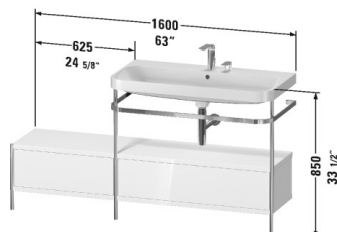

Happy D.2 Plus Furniture washbasin c-shaped with metal console floorstanding # HP4858 E/N/O

| < 63" Inch > |

| Furniture washbasin c-shaped with metal console floorstanding | Dimension | Weight | Order number |
|--|--------------------|--------|--------------|
| 1 towel rail, 2 drawers, lateral addition on the left, furniture washbasin Happy D.2 Plus included, with overflow, with faucet deck, acrylic cover below faucet deck, ceramic covered push-open waste included, metal console with integrated height adjustment | | | |
| Colors | | | |
| M22 White High Gloss (Decor) M36 White Satin Matte (Lacquer) M39 Nordic White Satin Matte (Lacquer) M60 Taupe Satin Matte (Lacquer) M69 Brushed Walnut (Real wood veneer) M71 Mediterranean Oak (Real wood veneer) M75 Linen (Decor) M80 Graphite Super Matte M92 Stone Gray Satin Matte (Lacquer) M97 Light Blue Satin Matte (Lacquer) M98 Night Blue Satin Matte (Lacquer) | | | |
| Variant | | | |
| | 63" x 19 1/4" Inch | | HP4858 E/N/O |
| Infobox | | | |
| The c-shaped furniture washbasin is delivered together with the disassembled metal console in one packaging unit, Washbasin not available with WonderGliss, Ceramic is additionally mounted to the wall, Hanger bolts for installation are not included in the delivery, please follow mounting instruction, Design siphon # 005036 is recommended, Description of furniture washbasin c-shaped on page XXX, Required specification for ordering: , - Finish of the drawers, - Seat cushion # HP 9671 yes / no | | | |
| Suitable products | | | |
| Seat cushion for metal console with lateral addition, 23 5/8" x 15" Inch | 23 5/8" x 15" Inch | | HP9671 |
| Design Siphon * , | | | 005036 |

All drawings contain the necessary measurements which are subject to standard tolerances. They are stated in inch & mm and are non-binding. Exact measurements, in particular for customized installation scenarios, can only be taken from the finished ceramic piece.