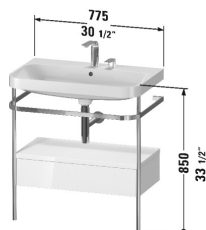

**Happy D.2 Plus Furniture washbasin c-shaped with metal console floorstanding # HP4842 E/N/O**

| < 30 1/2" Inch > |

Furniture washbasin c-shaped with metal console floorstanding	Dimension	Weight	Order number
1 towel rail, 1 drawer, furniture washbasin Happy D.2 Plus included, with overflow, with faucet deck, acrylic cover below faucet deck, ceramic covered push-open waste included, metal console with integrated height adjustment			
<b>Colors</b>			
M22 White High Gloss (Decor) M36 White Satin Matte (Lacquer) M39 Nordic White Satin Matte (Lacquer) M60 Taupe Satin Matte (Lacquer) M69 Brushed Walnut (Real wood veneer) M71 Mediterranean Oak (Real wood veneer) M75 Linen (Decor) M80 Graphite Super Matte M92 Stone Gray Satin Matte (Lacquer) M97 Light Blue Satin Matte (Lacquer) M98 Night Blue Satin Matte (Lacquer)			
<b>Variant</b>			
	30 1/2" x 19 1/4" Inch		HP4842 E/N/O
<b>Infobox</b>			
# HP 4842 available from stock: 0 = with one faucet hole, 71-Mediterranean Oak, The c-shaped furniture washbasin is delivered together with the disassembled metal console in one packaging unit, Washbasin not available with WonderGliss, Ceramic is additionally mounted to the wall, Hanger bolts for installation are not included in the delivery, please follow mounting instruction, Design siphon # 005036 is recommended, Description of furniture washbasin c-shaped on page XXX, Required specification for ordering: , - Finish of the drawer			
<b>Suitable products</b>			
	Design Siphon * ,		005036

*All drawings contain the necessary measurements which are subject to standard tolerances. They are stated in inch & mm and are non-binding. Exact measurements, in particular for customized installation scenarios, can only be taken from the finished ceramic piece.*