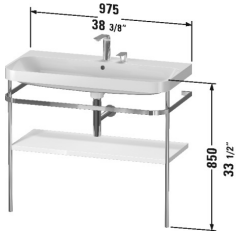

**Happy D.2 Plus Furniture washbasin c-shaped with metal console floorstanding # HP4838 E/N/O**

| < 38 3/8" Inch > |

Furniture washbasin c-shaped with metal console floorstanding	Dimension	Weight	Order number
1 wooden shelf, 1 towel rail, furniture washbasin Happy D.2 Plus included, with overflow, with faucet deck, acrylic cover below faucet deck, ceramic covered push-open waste included, metal console with integrated height adjustment			
<b>Colors</b>			
M22 White High Gloss (Decor) M36 White Satin Matte (Lacquer) M39 Nordic White Satin Matte (Lacquer) M60 Taupe Satin Matte (Lacquer) M69 Brushed Walnut (Real wood veneer) M71 Mediterranean Oak (Real wood veneer) M75 Linen (Decor) M80 Graphite Super Matte M92 Stone Gray Satin Matte (Lacquer) M97 Light Blue Satin Matte (Lacquer) M98 Night Blue Satin Matte (Lacquer)			
<b>Variant</b>			
	38 3/8" x 19 1/4" Inch		HP4838 E/N/O
<b>Infobox</b>			
The c-shaped furniture washbasin is delivered together with the disassembled metal console in one packaging unit, Washbasin not available with WonderGliss, Ceramic is additionally mounted to the wall, Hanger bolts for installation are not included in the delivery, please follow mounting instruction, Design siphon # 005036 is recommended, Description of furniture washbasin c-shaped on page XXX, Required specification for ordering: , - Finish of the wooden shelf			
<b>Suitable products</b>			
	Design Siphon * ,		005036

*All drawings contain the necessary measurements which are subject to standard tolerances. They are stated in inch & mm and are non-binding. Exact measurements, in particular for customized installation scenarios, can only be taken from the finished ceramic piece.*