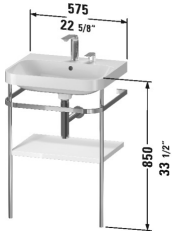

Happy D.2 Plus Furniture washbasin c-shaped with metal console floorstanding # HP4835 E/N/O

| < 22 5/8" Inch > |

Furniture washbasin c-shaped with metal console floorstanding	Dimension	Weight	Order number
1 wooden shelf, 1 towel rail, furniture washbasin Happy D.2 Plus included, with overflow, with faucet deck, acrylic cover below faucet deck, ceramic covered push-open waste included, metal console with integrated height adjustment			
Colors			
M22 White High Gloss (Decor) M36 White Satin Matte (Lacquer) M39 Nordic White Satin Matte (Lacquer) M60 Taupe Satin Matte (Lacquer) M69 Brushed Walnut (Real wood veneer) M71 Mediterranean Oak (Real wood veneer) M75 Linen (Decor) M80 Graphite Super Matte M92 Stone Gray Satin Matte (Lacquer) M97 Light Blue Satin Matte (Lacquer) M98 Night Blue Satin Matte (Lacquer)			
Variant			
		22 5/8" x 19 1/4" Inch	HP4835 E/N/O
Infobox			
The c-shaped furniture washbasin is delivered together with the disassembled metal console in one packaging unit, Washbasin not available with WonderGliss, Ceramic is additionally mounted to the wall, Hanger bolts for installation are not included in the delivery, please follow mounting instruction, Design siphon # 005036 is recommended, Description of furniture washbasin c-shaped on page XXX, Required specification for ordering: -, Finish of the wooden shelf			
Suitable products			
Design Siphon * ,			005036

All drawings contain the necessary measurements which are subject to standard tolerances. They are stated in inch & mm and are non-binding. Exact measurements, in particular for customized installation scenarios, can only be taken from the finished ceramic piece.