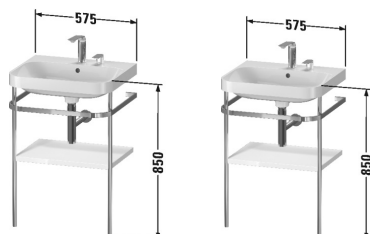

Happy D.2 Plus Furniture washbasin c-shaped with metal console floor-standing # HP4835 E/N/O

| < 575 mm > |

Furniture washbasin c-shaped with metal console floor-standing	Dimension	Weight	Order number
1 wooden shelf, 1 towel rail, Furniture washbasin Happy D.2 Plus included, with overflow, with tap platform, Acrylic cover below tap platform, Ceramic covered push-open waste included, Metal console with integrated height adjustment			
Colors			
M22 White High Gloss Decor M36 White Satin Matt Lacquer M39 Nordic White Satin Matt Lacquer M60 Taupe Satin Matt Lacquer M69 Brushed Walnut Real wood veneer M71 Mediterranean Oak Real wood veneer M75 Linen Decor M80 Graphit Super Matt M92 Stone Grey Satin Matt Lacquer M97 Light Blue Satin Matt Lacquer M98 Night Blue Satin Matt Lacquer			
Variant			
	575 x 490 mm		HP4835 E/N/O
Infobox			
Price, please see page XXX, The c-shaped furniture washbasin is delivered together with the disassembled metal console in one packaging unit, Washbasin not available in WonderGliss, Ceramic is additionally fixed to the wall, Hanger bolts for fixing are not included in the delivery, follow mounting instruction, Design siphon #005036 is recommended, In combination with the D.1e electronic basin mixer it is only possible to completely cover all components with the acrylic cover on the underside in the version with surface-mounted power supply unit. Exact position of the electric field see mounting instruction. For the version with plug-in power supply unit, the power supply (socket) must be placed outside the acrylic cover., Description of furniture washbasin c-shaped on page XXX, Please specify when ordering:., - tap hole (N = without tap hole: •, O = with one tap hole: p, E = with two tap holes: p p, - Surface of the wooden shelf			
Suitable products			
Design Siphon *			005036