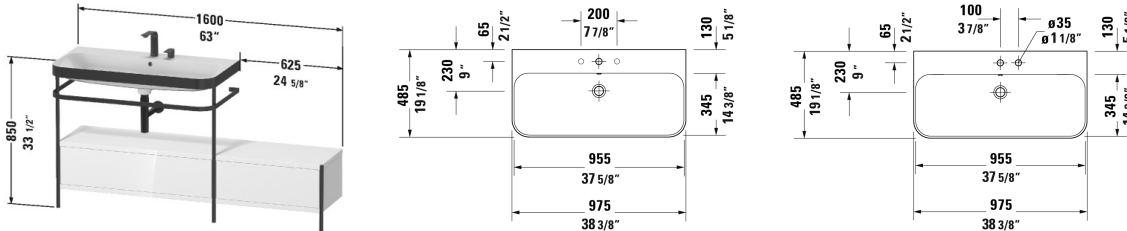

**Happy D.2 Plus Furniture washbasin c-bonded with metal console floorstanding # HP4763 E/N/O**

| < 63" Inch > |

Furniture washbasin c-bonded with metal console floorstanding	Dimension	Weight	Order number
1 towel rail, 2 drawers, lateral addition on the right, furniture washbasin Happy D.2 Plus included, with overflow, with faucet deck, acrylic cover below faucet deck, ceramic covered push-open waste included, metal console with integrated height adjustment			
<b>Colors</b>			
M22 White High Gloss (Decor) M36 White Satin Matte (Lacquer) M39 Nordic White Satin Matte (Lacquer) M60 Taupe Satin Matte (Lacquer) M69 Brushed Walnut (Real wood veneer) M71 Mediterranean Oak (Real wood veneer) M75 Linen (Decor) M80 Graphite Super Matte M92 Stone Gray Satin Matte (Lacquer) M97 Light Blue Satin Matte (Lacquer) M98 Night Blue Satin Matte (Lacquer)			
<b>Variant</b>			
	63" x 19 1/4" Inch		HP4763 E/N/O
<b>Infobox</b>			
The c-bonded frame is permanently bonded to the washbasin and delivered together with the disassembled metal console in one packaging unit, Washbasin not available with WonderGliss, Ceramic is additionally mounted to the wall, Hanger bolts for installation are not included in the delivery, please follow mounting instruction, Design siphon # 005036 is recommended, Required specification for ordering: - Finish of the drawers, - Seat cushion # HP 9671 yes / no			
<b>Suitable products</b>			
Seat cushion for metal console with lateral addition, 23 5/8" x 15" Inch	23 5/8" x 15" Inch		HP9671
Design Siphon *			005036

All drawings contain the necessary measurements which are subject to standard tolerances. They are stated in inch & mm and are non-binding. Exact measurements, in particular for customized installation scenarios, can only be taken from the finished ceramic piece.