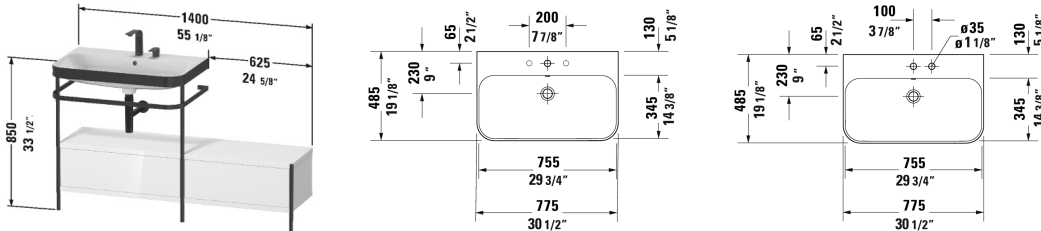

**Happy D.2 Plus Furniture washbasin c-bonded with metal console
floorstanding # HP4762 E/N/O**

| < 55 1/8" Inch >|

Furniture washbasin c-bonded with metal console floorstanding	Dimension	Weight	Order number
1 towel rail, 2 drawers, lateral addition on the right, furniture washbasin Happy D.2 Plus included, with overflow, with faucet deck, acrylic cover below faucet deck, ceramic covered push-open waste included, metal console with integrated height adjustment			
Colors			
M22 White High Gloss (Decor) M36 White Satin Matte (Lacquer) M39 Nordic White Satin Matte (Lacquer) M60 Taupe Satin Matte (Lacquer) M69 Brushed Walnut (Real wood veneer) M71 Mediterranean Oak (Real wood veneer) M75 Linen (Decor) M80 Graphite Super Matte M92 Stone Gray Satin Matte (Lacquer) M97 Light Blue Satin Matte (Lacquer) M98 Night Blue Satin Matte (Lacquer)			
Variant			
	55 1/8" x 19 1/4" Inch		HP4762 E/N/O
Infobox			
The c-bonded frame is permanently bonded to the washbasin and delivered together with the disassembled metal console in one packaging unit, Washbasin not available with WonderGliss, Ceramic is additionally mounted to the wall, Hanger bolts for installation are not included in the delivery, please follow mounting instruction, Design siphon # 005036 is recommended, Required specification for ordering: - Finish of the drawers, - Seat cushion # HP 9671 yes / no			
Suitable products			
Seat cushion for metal console with lateral addition, 23 5/8" x 15" Inch	23 5/8" x 15" Inch		HP9671
Design Siphon * ,			005036

All drawings contain the necessary measurements which are subject to standard tolerances. They are stated in inch & mm and are non-binding. Exact measurements, in particular for customized installation scenarios, can only be taken from the finished ceramic piece.