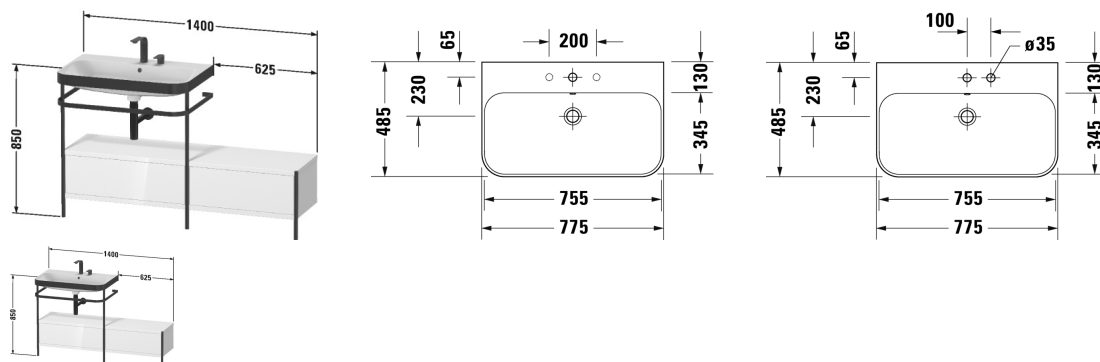

Happy D.2 Plus Furniture washbasin c-bonded with metal console floor-standing # HP4762 E/N/O

|< 1400 mm >|

Furniture washbasin c-bonded with metal console floor-standing	Dimension	Weight	Order number
1 towel rail, 2 drawers, lateral addition on the right, Furniture washbasin Happy D.2 Plus included, with overflow, with tap platform, Acrylic cover below tap platform, Ceramic covered push-open waste included, Metal console with integrated height adjustment			
Colors			
M22 White High Gloss Decor M36 White Satin Matt Lacquer M39 Nordic White Satin Matt Lacquer M60 Taupe Satin Matt Lacquer M69 Brushed Walnut Real wood veneer M71 Mediterranean Oak Real wood veneer M75 Linen Decor M80 Graphit Super Matt M92 Stone Grey Satin Matt Lacquer M97 Light Blue Satin Matt Lacquer M98 Night Blue Satin Matt Lacquer			
Variant			
	1400 x 490 mm		HP4762 E/N/O
Infobox			
Price, please see page XXX, The c-bonded frame is permanently bonded to the washbasin and delivered together with the disassembled metal console in one packaging unit, Washbasin not available in WonderGliss, Ceramic is additionally fixed to the wall, Hanger bolts for fixing are not included in the delivery, follow mounting instruction, Design siphon #005036 is recommended, In combination with the D.1e electronic basin mixer it is only possible to completely cover all components with the acrylic cover on the underside in the version with surface-mounted power supply unit. Exact position of the electric field see mounting instruction. For the version with plug-in power supply unit, the power supply (socket) must be placed outside the acrylic cover., Description of furniture washbasin c-bonded on page XXX, Please specify when ordering: , - tap hole (N = without tap hole: •, O = with one tap hole: p, E = with two tap holes: p p, - Surface of the drawers, - interior system yes / no, - position interior system, - walnut 77 or maple 78, - Seat cushion # HP 9671 yes / no			
Accessory			
Additional modules Interior system in solid wood, for cabinet widths 1400 mm, in both drawers	1400 mm		UV9689 B
Additional modules Interior system in solid wood, for cabinet widths 775 mm, under ceramics	775 mm		UV9690