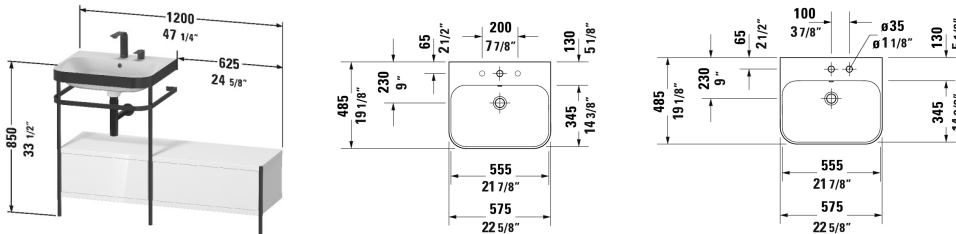

Happy D.2 Plus Furniture washbasin c-bonded with metal console floorstanding # HP4760 E/N/O

| < 47 1/4" Inch > |

| Furniture washbasin c-bonded with metal console floorstanding | Dimension | Weight | Order number |
|---|------------------------|--------|--------------|
| 1 towel rail, 2 drawers, lateral addition on the right, furniture washbasin Happy D.2 Plus included, with overflow, with faucet deck, acrylic cover below faucet deck, ceramic covered push-open waste included, metal console with integrated height adjustment | | | |
| Colors | | | |
| M22 White High Gloss (Decor) M36 White Satin Matte (Lacquer) M39 Nordic White Satin Matte (Lacquer) M60 Taupe Satin Matte (Lacquer) M69 Brushed Walnut (Real wood veneer) M71 Mediterranean Oak (Real wood veneer) M75 Linen (Decor) M80 Graphite Super Matte M92 Stone Gray Satin Matte (Lacquer) M97 Light Blue Satin Matte (Lacquer) M98 Night Blue Satin Matte (Lacquer) | | | |
| Variant | | | |
| | 47 1/4" x 19 1/4" Inch | | HP4760 E/N/O |
| Infobox | | | |
| The c-bonded frame is permanently bonded to the washbasin and delivered together with the disassembled metal console in one packaging unit, Washbasin not available with WonderGliss, Ceramic is additionally mounted to the wall, Hanger bolts for installation are not included in the delivery, please follow mounting instruction, Design siphon # 005036 is recommended, Required specification for ordering: - Finish of the drawers, - Seat cushion # HP 9671 yes / no | | | |
| Suitable products | | | |
| Seat cushion for metal console with lateral addition, 23 5/8" x 15" Inch | 23 5/8" x 15" Inch | | HP9671 |
| Design Siphon * | | | 005036 |

All drawings contain the necessary measurements which are subject to standard tolerances. They are stated in inch & mm and are non-binding. Exact measurements, in particular for customized installation scenarios, can only be taken from the finished ceramic piece.