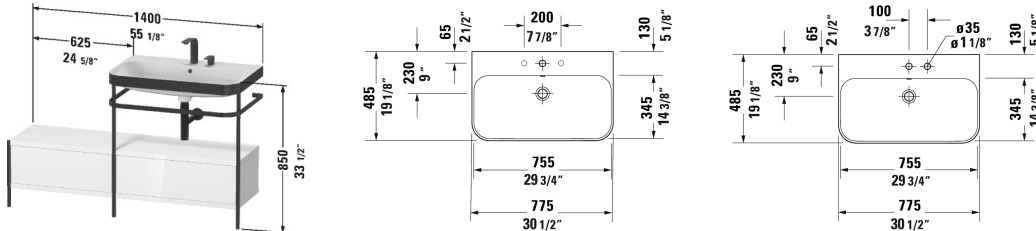

Happy D.2 Plus Furniture washbasin c-bonded with metal console floorstanding # HP4757 E/N/O

| < 55 1/8" Inch > |

| Furniture washbasin c-bonded with metal console floorstanding | Dimension | Weight | Order number |
|---|------------------------|--------|--------------|
| 1 towel rail, 2 drawers, lateral addition on the left, furniture washbasin Happy D.2 Plus included, with overflow, with faucet deck, acrylic cover below faucet deck, ceramic covered push-open waste included, metal console with integrated height adjustment | | | |
| Colors | | | |
| M22 White High Gloss (Decor) M36 White Satin Matte (Lacquer) M39 Nordic White Satin Matte (Lacquer) M60 Taupe Satin Matte (Lacquer) M69 Brushed Walnut (Real wood veneer) M71 Mediterranean Oak (Real wood veneer) M75 Linen (Decor) M80 Graphite Super Matte M92 Stone Gray Satin Matte (Lacquer) M97 Light Blue Satin Matte (Lacquer) M98 Night Blue Satin Matte (Lacquer) | | | |
| Variant | | | |
| | 55 1/8" x 19 1/4" Inch | | HP4757 E/N/O |
| Infobox | | | |
| The c-bonded frame is permanently bonded to the washbasin and delivered together with the disassembled metal console in one packaging unit, Washbasin not available with WonderGliss, Ceramic is additionally mounted to the wall, Hanger bolts for installation are not included in the delivery, please follow mounting instruction, Design siphon # 005036 is recommended, Required specification for ordering: - Finish of the drawers, - Seat cushion # HP 9671 yes / no | | | |
| Suitable products | | | |
| Seat cushion for metal console with lateral addition, 23 5/8" x 15" Inch | 23 5/8" x 15" Inch | | HP9671 |

All drawings contain the necessary measurements which are subject to standard tolerances. They are stated in inch & mm and are non-binding. Exact measurements, in particular for customized installation scenarios, can only be taken from the finished ceramic piece.