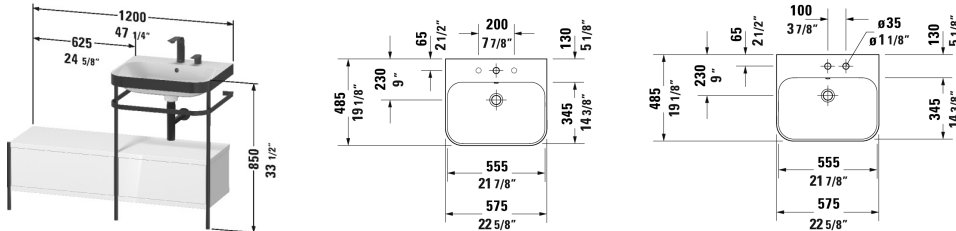

Happy D.2 Plus Furniture washbasin c-bonded with metal console floorstanding # HP4755 E/N/O

| < 47 1/4" Inch > |

Furniture washbasin c-bonded with metal console floorstanding	Dimension	Weight	Order number
1 towel rail, 2 drawers, lateral addition on the left, furniture washbasin Happy D.2 Plus included, with overflow, with faucet deck, acrylic cover below faucet deck, ceramic covered push-open waste included, metal console with integrated height adjustment			
Colors			
M22 White High Gloss (Decor) M36 White Satin Matte (Lacquer) M39 Nordic White Satin Matte (Lacquer) M60 Taupe Satin Matte (Lacquer) M69 Brushed Walnut (Real wood veneer) M71 Mediterranean Oak (Real wood veneer) M75 Linen (Decor) M80 Graphite Super Matte M92 Stone Gray Satin Matte (Lacquer) M97 Light Blue Satin Matte (Lacquer) M98 Night Blue Satin Matte (Lacquer)			
Variant			
	47 1/4" x 19 1/4" Inch		HP4755 E/N/O
Infobox			
The c-bonded frame is permanently bonded to the washbasin and delivered together with the disassembled metal console in one packaging unit, Washbasin not available with WonderGliss, Ceramic is additionally mounted to the wall, Hanger bolts for installation are not included in the delivery, please follow mounting instruction, Design siphon # 005036 is recommended, Required specification for ordering: - Finish of the drawers, - Seat cushion # HP 9671 yes / no			
Suitable products			
Seat cushion for metal console with lateral addition, 23 5/8" x 15" Inch	23 5/8" x 15" Inch		HP9671
Design Siphon *			005036

All drawings contain the necessary measurements which are subject to standard tolerances. They are stated in inch & mm and are non-binding. Exact measurements, in particular for customized installation scenarios, can only be taken from the finished ceramic piece.