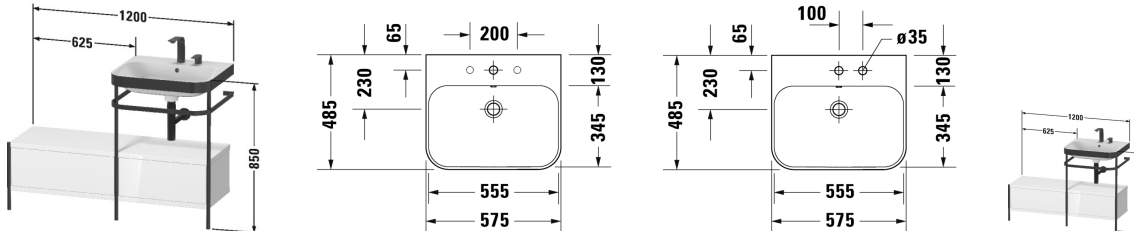

Happy D.2 Plus Furniture washbasin c-bonded with metal console floor-standing # HP4755 E/N/O

|< 1200 mm >|

Furniture washbasin c-bonded with metal console floor-standing	Dimension	Weight	Order number
1 towel rail, 2 drawers, lateral addition on the left, Furniture washbasin Happy D.2 Plus included, with overflow, with tap platform, Acrylic cover below tap platform, Ceramic covered push-open waste included, Metal console with integrated height adjustment			
Colors			
M22 White High Gloss Decor M36 White Satin Matt Lacquer M39 Nordic White Satin Matt Lacquer M60 Taupe Satin Matt Lacquer M69 Brushed Walnut Real wood veneer M71 Mediterranean Oak Real wood veneer M75 Linen Decor M80 Graphit Super Matt M92 Stone Grey Satin Matt Lacquer M97 Light Blue Satin Matt Lacquer M98 Night Blue Satin Matt Lacquer			
Variant			
	1200 x 490 mm		HP4755 E/N/O
Infobox			
Price, please see page XXX, The c-bonded frame is permanently bonded to the washbasin and delivered together with the disassembled metal console in one packaging unit, Washbasin not available in WonderGliss, Ceramic is additionally fixed to the wall, Hanger bolts for fixing are not included in the delivery, follow mounting instruction, Design siphon #005036 is recommended, In combination with the D.1e electronic basin mixer it is only possible to completely cover all components with the acrylic cover on the underside in the version with surface-mounted power supply unit. Exact position of the electric field see mounting instruction. For the version with plug-in power supply unit, the power supply (socket) must be placed outside the acrylic cover., Description of furniture washbasin c-bonded on page XXX, Please specify when ordering: - tap hole (N = without tap hole: •, O = with one tap hole: p, E = with two tap holes: p p, - Surface of the drawers, - interior system yes / no, - position interior system, - walnut 77 or maple 78, - Seat cushion # HP 9671 yes / no			
Accessory			
Additional modules Interior system in solid wood, for cabinet widths 1200 mm, in both drawers	1200 mm		UV9662 B
Additional modules Interior system in solid wood, for cabinet widths 625 mm, beside ceramics	625 mm		UV9697
Additional modules Interior system in solid wood, for cabinet widths 575 mm, under ceramics	575 mm		UV9661
Suitable products			