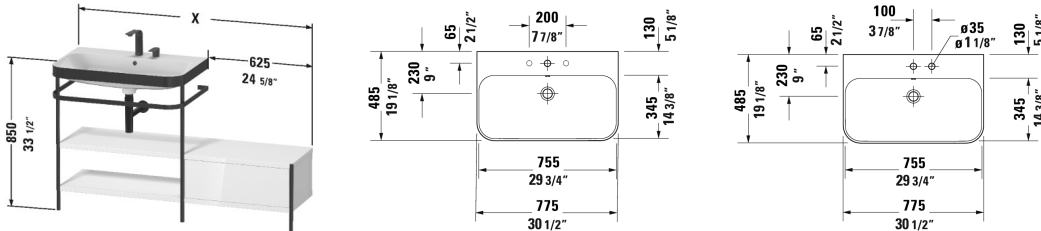

Happy D.2 Plus Furniture washbasin c-bonded with metal console floorstanding # HP4752 E/N/O

| < 55 1/8" Inch > |

Furniture washbasin c-bonded with metal console floorstanding	Dimension	Weight	Order number
2 wooden shelves, 1 towel rail, 1 drawer, lateral addition on the right, furniture washbasin Happy D.2 Plus included, with overflow, with faucet deck, acrylic cover below faucet deck, ceramic covered push-open waste included, metal console with integrated height adjustment			
Colors			
M22 White High Gloss (Decor) M36 White Satin Matte (Lacquer) M39 Nordic White Satin Matte (Lacquer) M60 Taupe Satin Matte (Lacquer) M69 Brushed Walnut (Real wood veneer) M71 Mediterranean Oak (Real wood veneer) M75 Linen (Decor) M80 Graphite Super Matte M92 Stone Gray Satin Matte (Lacquer) M97 Light Blue Satin Matte (Lacquer) M98 Night Blue Satin Matte (Lacquer)			
Variant			
	55 1/8" x 19 1/4" Inch		HP4752 E/N/O
Infobox			
The c-bonded frame is permanently bonded to the washbasin and delivered together with the disassembled metal console in one packaging unit, Washbasin not available with WonderGliss, Ceramic is additionally mounted to the wall, Hanger bolts for installation are not included in the delivery, please follow mounting instruction, Design siphon # 005036 is recommended, Required specification for ordering: , - Finish of the wooden shelves and drawer			
Suitable products			
Seat cushion for metal console with lateral addition, 23 5/8" x 15" Inch	23 5/8" x 15" Inch		HP9671
Design Siphon *			005036

All drawings contain the necessary measurements which are subject to standard tolerances. They are stated in inch & mm and are non-binding. Exact measurements, in particular for customized installation scenarios, can only be taken from the finished ceramic piece.