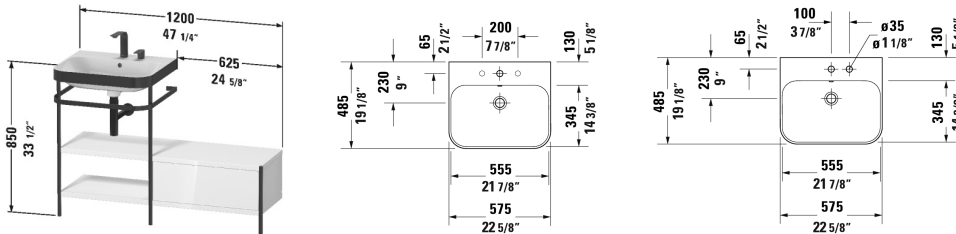

Happy D.2 Plus Furniture washbasin c-bonded with metal console floorstanding # HP4750 E/N/O

| < 47 1/4" Inch > |

Furniture washbasin c-bonded with metal console floorstanding	Dimension	Weight	Order number
2 wooden shelves, 1 towel rail, 1 drawer, lateral addition on the right, furniture washbasin Happy D.2 Plus included, with overflow, with faucet deck, acrylic cover below faucet deck, ceramic covered push-open waste included, metal console with integrated height adjustment			
Colors			
M22 White High Gloss (Decor) M36 White Satin Matte (Lacquer) M39 Nordic White Satin Matte (Lacquer) M60 Taupe Satin Matte (Lacquer) M69 Brushed Walnut (Real wood veneer) M71 Mediterranean Oak (Real wood veneer) M75 Linen (Decor) M80 Graphite Super Matte M92 Stone Gray Satin Matte (Lacquer) M97 Light Blue Satin Matte (Lacquer) M98 Night Blue Satin Matte (Lacquer)			
Variant			
	47 1/4" x 19 1/4" Inch		HP4750 E/N/O
Infobox			
The c-bonded frame is permanently bonded to the washbasin and delivered together with the disassembled metal console in one packaging unit, Washbasin not available with WonderGliss, Ceramic is additionally mounted to the wall, Hanger bolts for installation are not included in the delivery, please follow mounting instruction, Design siphon # 005036 is recommended, Required specification for ordering: - Finish of the wooden shelves and drawer, - Seat cushion # HP 9671 yes / no			
Suitable products			
Seat cushion for metal console with lateral addition, 23 5/8" x 15" Inch	23 5/8" x 15" Inch		HP9671
Design Siphon *			005036

All drawings contain the necessary measurements which are subject to standard tolerances. They are stated in inch & mm and are non-binding. Exact measurements, in particular for customized installation scenarios, can only be taken from the finished ceramic piece.