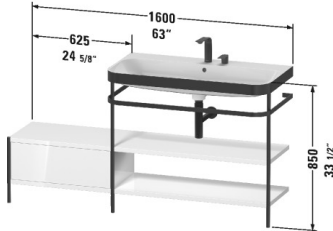

**Happy D.2 Plus Furniture washbasin c-bonded with metal console  
floorstanding # HP4748 E/N/O**

| < 63" Inch > |

Furniture washbasin c-bonded with metal console floorstanding	Dimension	Weight	Order number
2 wooden shelves, 1 towel rail, 1 drawer, lateral addition on the left, furniture washbasin Happy D.2 Plus included, with overflow, with faucet deck, acrylic cover below faucet deck, ceramic covered push-open waste included, metal console with integrated height adjustment			
<b>Colors</b>			
M22 White High Gloss (Decor) M36 White Satin Matte (Lacquer) M39 Nordic White Satin Matte (Lacquer) M60 Taupe Satin Matte (Lacquer) M69 Brushed Walnut (Real wood veneer) M71 Mediterranean Oak (Real wood veneer) M75 Linen (Decor) M80 Graphite Super Matte M92 Stone Gray Satin Matte (Lacquer) M97 Light Blue Satin Matte (Lacquer) M98 Night Blue Satin Matte (Lacquer)			
<b>Variant</b>			
	63" x 19 1/4" Inch		HP4748 E/N/O
<b>Infobox</b>			
The c-bonded frame is permanently bonded to the washbasin and delivered together with the disassembled metal console in one packaging unit, Washbasin not available with WonderGliss, Ceramic is additionally mounted to the wall, Hanger bolts for installation are not included in the delivery, please follow mounting instruction, Design siphon # 005036 is recommended, Required specification for ordering: , - Finish of the wooden shelves and drawer, - Seat cushion # HP 9671 yes / no			
<b>Suitable products</b>			
Seat cushion for metal console with lateral addition, 23 5/8" x 15" Inch	23 5/8" x 15" Inch		HP9671
Design Siphon * ,			005036

All drawings contain the necessary measurements which are subject to standard tolerances. They are stated in inch & mm and are non-binding. Exact measurements, in particular for customized installation scenarios, can only be taken from the finished ceramic piece.