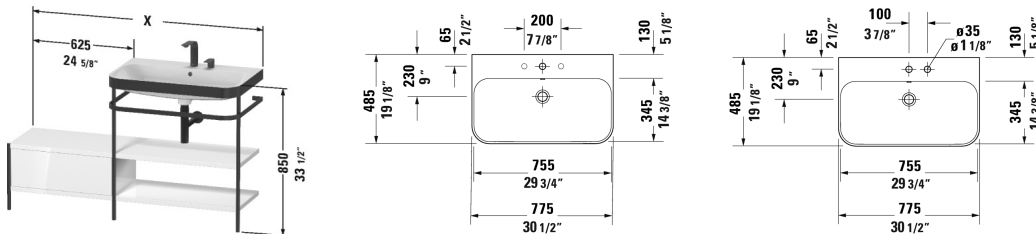

**Happy D.2 Plus Furniture washbasin c-bonded with metal console
floorstanding # HP4747 E/N/O**

| < 55 1/8" Inch > |

Furniture washbasin c-bonded with metal console floorstanding	Dimension	Weight	Order number
2 wooden shelves, 1 towel rail, 1 drawer, lateral addition on the left, furniture washbasin Happy D.2 Plus included, with overflow, with faucet deck, acrylic cover below faucet deck, ceramic covered push-open waste included, metal console with integrated height adjustment			
Colors			
M22 White High Gloss (Decor) M36 White Satin Matte (Lacquer) M39 Nordic White Satin Matte (Lacquer) M60 Taupe Satin Matte (Lacquer) M69 Brushed Walnut (Real wood veneer) M71 Mediterranean Oak (Real wood veneer) M75 Linen (Decor) M80 Graphite Super Matte M92 Stone Gray Satin Matte (Lacquer) M97 Light Blue Satin Matte (Lacquer) M98 Night Blue Satin Matte (Lacquer)			
Variant			
	55 1/8" x 19 1/4" Inch		HP4747 E/N/O
Infobox			
The c-bonded frame is permanently bonded to the washbasin and delivered together with the disassembled metal console in one packaging unit, Washbasin not available with WonderGliss, Ceramic is additionally mounted to the wall, Hanger bolts for installation are not included in the delivery, please follow mounting instruction, Design siphon # 005036 is recommended, Required specification for ordering: , - Finish of the wooden shelves and drawer, - Seat cushion # HP 9671 yes / no			
Suitable products			
Seat cushion for metal console with lateral addition, 23 5/8" x 15" Inch	23 5/8" x 15" Inch		HP9671
Design Siphon * ,			005036

All drawings contain the necessary measurements which are subject to standard tolerances. They are stated in inch & mm and are non-binding. Exact measurements, in particular for customized installation scenarios, can only be taken from the finished ceramic piece.