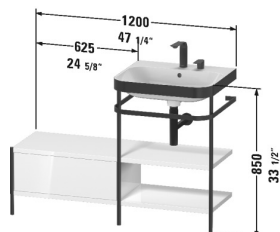

Happy D.2 Plus Furniture washbasin c-bonded with metal console floorstanding # HP4745 E/N/O

| < 47 1/4" Inch > |

Furniture washbasin c-bonded with metal console floorstanding	Dimension	Weight	Order number
2 wooden shelves, 1 towel rail, 1 drawer, lateral addition on the left, furniture washbasin Happy D.2 Plus included, with overflow, with faucet deck, acrylic cover below faucet deck, ceramic covered push-open waste included, metal console with integrated height adjustment			
Colors			
M22 White High Gloss (Decor) M36 White Satin Matte (Lacquer) M39 Nordic White Satin Matte (Lacquer) M60 Taupe Satin Matte (Lacquer) M69 Brushed Walnut (Real wood veneer) M71 Mediterranean Oak (Real wood veneer) M75 Linen (Decor) M80 Graphite Super Matte M92 Stone Gray Satin Matte (Lacquer) M97 Light Blue Satin Matte (Lacquer) M98 Night Blue Satin Matte (Lacquer)			
Variant			
	47 1/4" x 19 1/4" Inch		HP4745 E/N/O
Infobox			
The c-bonded frame is permanently bonded to the washbasin and delivered together with the disassembled metal console in one packaging unit, Ceramic is additionally mounted to the wall, Hanger bolts for installation are not included in the delivery, please follow mounting instruction, Design siphon # 005036 is recommended, Required specification for ordering:, - Finish of the wooden shelves and drawer, - Seat cushion # HP 9671 yes / no			
Suitable products			
Seat cushion for metal console with lateral addition, 23 5/8" x 15" Inch	23 5/8" x 15" Inch		HP9671
Design Siphon *			005036

All drawings contain the necessary measurements which are subject to standard tolerances. They are stated in inch & mm and are non-binding. Exact measurements, in particular for customized installation scenarios, can only be taken from the finished ceramic piece.