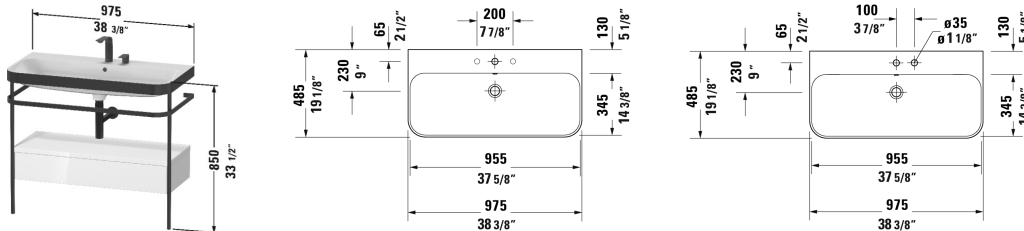

Happy D.2 Plus Furniture washbasin c-bonded with metal console floorstanding # HP4743 E/N/O

| < 38 3/8" Inch >|

Furniture washbasin c-bonded with metal console floorstanding	Dimension	Weight	Order number
1 towel rail, 1 drawer, furniture washbasin Happy D.2 Plus included, with overflow, with faucet deck, acrylic cover below faucet deck, ceramic covered push-open waste included, metal console with integrated height adjustment			
Colors			
M22 White High Gloss (Decor) M36 White Satin Matte (Lacquer) M39 Nordic White Satin Matte (Lacquer) M60 Taupe Satin Matte (Lacquer) M69 Brushed Walnut (Real wood veneer) M71 Mediterranean Oak (Real wood veneer) M75 Linen (Decor) M80 Graphite Super Matte M92 Stone Gray Satin Matte (Lacquer) M97 Light Blue Satin Matte (Lacquer) M98 Night Blue Satin Matte (Lacquer)			
Variant			
	38 3/8" x 19 1/4" Inch		HP4743 E/N/O
Infobox			
The c-bonded frame is permanently bonded to the washbasin and delivered together with the disassembled metal console in one packaging unit, Washbasin not available with WonderGliss, Ceramic is additionally mounted to the wall, Hanger bolts for installation are not included in the delivery, please follow mounting instruction, Design siphon # 005036 is recommended, Required specification for ordering: , - Finish of the drawer			
Suitable products			
	Design Siphon * ,		005036

All drawings contain the necessary measurements which are subject to standard tolerances. They are stated in inch & mm and are non-binding. Exact measurements, in particular for customized installation scenarios, can only be taken from the finished ceramic piece.