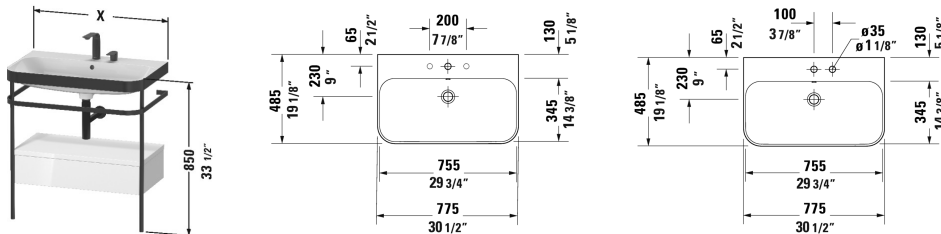

Happy D.2 Plus Furniture washbasin c-bonded with metal console floorstanding # HP4742 E/N/O

| < 30 1/2" Inch > |

Furniture washbasin c-bonded with metal console floorstanding	Dimension	Weight	Order number
1 towel rail, 1 drawer, furniture washbasin Happy D.2 Plus included, with overflow, with faucet deck, acrylic cover below faucet deck, ceramic covered push-open waste included, metal console with integrated height adjustment			
Colors			
M22 White High Gloss (Decor) M36 White Satin Matte (Lacquer) M39 Nordic White Satin Matte (Lacquer) M60 Taupe Satin Matte (Lacquer) M69 Brushed Walnut (Real wood veneer) M71 Mediterranean Oak (Real wood veneer) M75 Linen (Decor) M80 Graphite Super Matte M92 Stone Gray Satin Matte (Lacquer) M97 Light Blue Satin Matte (Lacquer) M98 Night Blue Satin Matte (Lacquer)			
Variant			
	30 1/2" x 19 1/4" Inch		HP4742 E/N/O
Infobox			
# HP 4742 available from stock: 0 = with one faucet hole, 69-Brushed Walnut, The c-bonded frame is permanently bonded to the washbasin and delivered together with the disassembled metal console in one packaging unit, Washbasin not available with WonderGliss, Ceramic is additionally mounted to the wall, Hanger bolts for installation are not included in the delivery, please follow mounting instruction, Design siphon # 005036 is recommended, Required specification for ordering: - Finish of the drawer			
Suitable products			
Design Siphon *			005036

All drawings contain the necessary measurements which are subject to standard tolerances. They are stated in inch & mm and are non-binding. Exact measurements, in particular for customized installation scenarios, can only be taken from the finished ceramic piece.