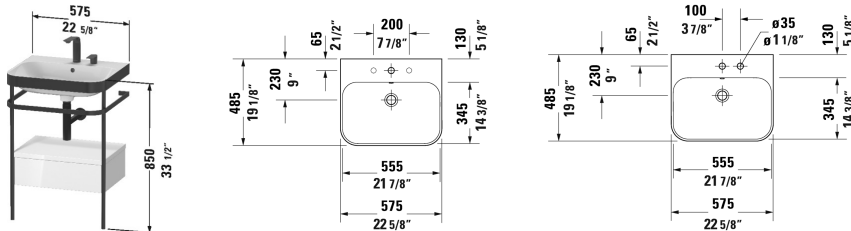

Happy D.2 Plus Furniture washbasin c-bonded with metal console floorstanding # HP4740 E/N/O

| < 22 5/8" Inch > |

Furniture washbasin c-bonded with metal console floorstanding	Dimension	Weight	Order number
1 towel rail, 1 drawer, furniture washbasin Happy D.2 Plus included, with overflow, with faucet deck, acrylic cover below faucet deck, ceramic covered push-open waste included, metal console with integrated height adjustment			
Colors			
M22 White High Gloss (Decor) M36 White Satin Matte (Lacquer) M39 Nordic White Satin Matte (Lacquer) M60 Taupe Satin Matte (Lacquer) M69 Brushed Walnut (Real wood veneer) M71 Mediterranean Oak (Real wood veneer) M75 Linen (Decor) M80 Graphite Super Matte M92 Stone Gray Satin Matte (Lacquer) M97 Light Blue Satin Matte (Lacquer) M98 Night Blue Satin Matte (Lacquer)			
Variant			
	22 5/8" x 19 1/4" Inch		HP4740 E/N/O
Infobox			
The c-bonded frame is permanently bonded to the washbasin and delivered together with the disassembled metal console in one packaging unit, Washbasin not available with WonderGliss, Ceramic is additionally mounted to the wall, Hanger bolts for installation are not included in the delivery, please follow mounting instruction, Design siphon # 005036 is recommended, Required specification for ordering: - Finish of the drawer			
Suitable products			
	Design Siphon *		005036

All drawings contain the necessary measurements which are subject to standard tolerances. They are stated in inch & mm and are non-binding. Exact measurements, in particular for customized installation scenarios, can only be taken from the finished ceramic piece.