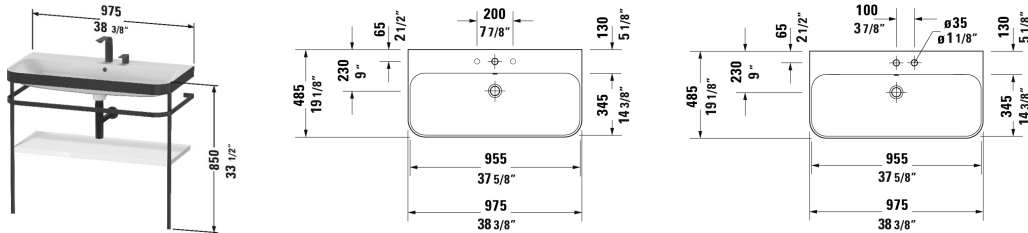

**Happy D.2 Plus Furniture washbasin c-bonded with metal console floorstanding # HP4738 E/N/O**

| < 38 3/8" Inch >|

Furniture washbasin c-bonded with metal console floorstanding	Dimension	Weight	Order number
1 wooden shelf, 1 towel rail, furniture washbasin Happy D.2 Plus included, with overflow, with faucet deck, acrylic cover below faucet deck, ceramic covered push-open waste included, metal console with integrated height adjustment			
<b>Colors</b>			
M22 White High Gloss (Decor) M36 White Satin Matte (Lacquer) M39 Nordic White Satin Matte (Lacquer) M60 Taupe Satin Matte (Lacquer) M69 Brushed Walnut (Real wood veneer) M71 Mediterranean Oak (Real wood veneer) M75 Linen (Decor) M80 Graphite Super Matte M92 Stone Gray Satin Matte (Lacquer) M97 Light Blue Satin Matte (Lacquer) M98 Night Blue Satin Matte (Lacquer)			
<b>Variant</b>			
	38 3/8" x 19 1/4" Inch		HP4738 E/N/O
<b>Infobox</b>			
The c-bonded frame is permanently bonded to the washbasin and delivered together with the disassembled metal console in one packaging unit, Washbasin not available with WonderGliss, Ceramic is additionally mounted to the wall, Hanger bolts for installation are not included in the delivery, please follow mounting instruction, Design siphon # 005036 is recommended, Required specification for ordering: , - Finish of the wooden shelf			
<b>Suitable products</b>			
	Design Siphon * ,		005036

All drawings contain the necessary measurements which are subject to standard tolerances. They are stated in inch & mm and are non-binding. Exact measurements, in particular for customized installation scenarios, can only be taken from the finished ceramic piece.