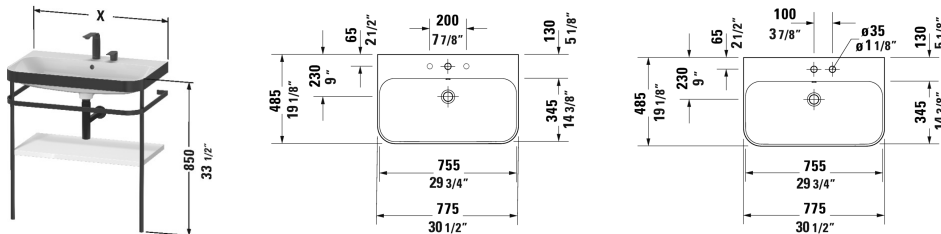

**Happy D.2 Plus Furniture washbasin c-bonded with metal console  
floorstanding # HP4737 E/N/O**

| < 30 1/2" Inch >|

Furniture washbasin c-bonded with metal console floorstanding	Dimension	Weight	Order number
1 wooden shelf, 1 towel rail, furniture washbasin Happy D.2 Plus included, with overflow, with faucet deck, acrylic cover below faucet deck, ceramic covered push-open waste included, metal console with integrated height adjustment			
<b>Colors</b>			
M22 White High Gloss (Decor) M36 White Satin Matte (Lacquer) M39 Nordic White Satin Matte (Lacquer) M60 Taupe Satin Matte (Lacquer) M69 Brushed Walnut (Real wood veneer) M71 Mediterranean Oak (Real wood veneer) M75 Linen (Decor) M80 Graphite Super Matte M92 Stone Gray Satin Matte (Lacquer) M97 Light Blue Satin Matte (Lacquer) M98 Night Blue Satin Matte (Lacquer)			
<b>Variant</b>			
	30 1/2" x 19 1/4" Inch		HP4737 E/N/O
<b>Infobox</b>			
The c-bonded frame is permanently bonded to the washbasin and delivered together with the disassembled metal console in one packaging unit, Washbasin not available with WonderGliss, Ceramic is additionally mounted to the wall, Hanger bolts for installation are not included in the delivery, please follow mounting instruction, Design siphon # 005036 is recommended, Required specification for ordering: , - Finish of the wooden shelf			
<b>Suitable products</b>			
Design Siphon * ,			005036

*All drawings contain the necessary measurements which are subject to standard tolerances. They are stated in inch & mm and are non-binding. Exact measurements, in particular for customized installation scenarios, can only be taken from the finished ceramic piece.*