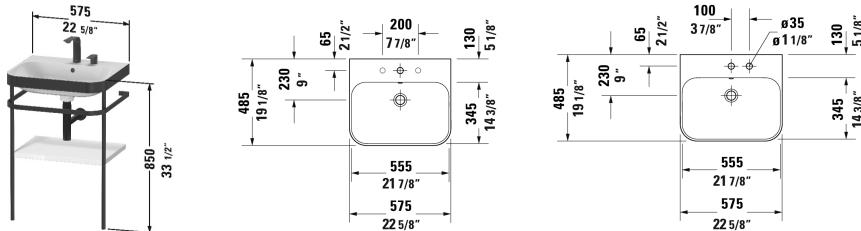

**Happy D.2 Plus Furniture washbasin c-bonded with metal console floorstanding # HP4735 E/N/O**

| < 22 5/8" Inch > |

Furniture washbasin c-bonded with metal console floorstanding	Dimension	Weight	Order number
1 wooden shelf, 1 towel rail, furniture washbasin Happy D.2 Plus included, with overflow, with faucet deck, acrylic cover below faucet deck, ceramic covered push-open waste included, metal console with integrated height adjustment			
<b>Colors</b>			
M22 White High Gloss (Decor) M36 White Satin Matte (Lacquer) M39 Nordic White Satin Matte (Lacquer) M60 Taupe Satin Matte (Lacquer) M69 Brushed Walnut (Real wood veneer) M71 Mediterranean Oak (Real wood veneer) M75 Linen (Decor) M80 Graphite Super Matte M92 Stone Gray Satin Matte (Lacquer) M97 Light Blue Satin Matte (Lacquer) M98 Night Blue Satin Matte (Lacquer)			
<b>Variant</b>			
	22 5/8" x 19 1/4" Inch		HP4735 E/N/O
<b>Infobox</b>			
The c-bonded frame is permanently bonded to the washbasin and delivered together with the disassembled metal console in one packaging unit, Washbasin not available with WonderGliss, Ceramic is additionally mounted to the wall, Hanger bolts for installation are not included in the delivery, please follow mounting instruction, Design siphon # 005036 is recommended, Required specification for ordering: , - Finish of the wooden shelf			
<b>Suitable products</b>			
	Design Siphon * ,		005036

All drawings contain the necessary measurements which are subject to standard tolerances. They are stated in inch & mm and are non-binding. Exact measurements, in particular for customized installation scenarios, can only be taken from the finished ceramic piece.