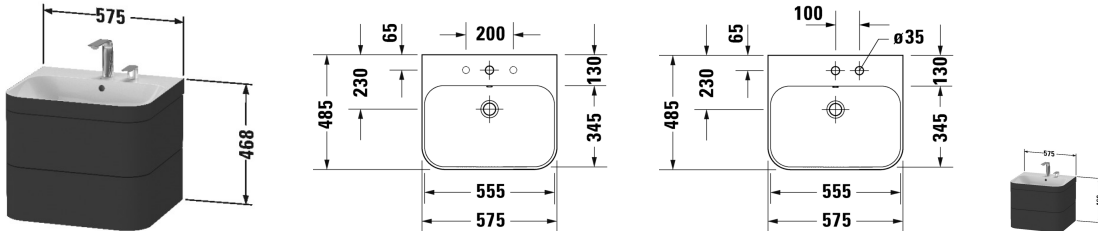

Happy D.2 Plus Furniture washbasin c-bonded with vanity wall mounted # HP4635 E/N/O

| < 575 mm > |

Furniture washbasin c-bonded with vanity wall mounted	Dimension	Weight	Order number
2 drawers, upper drawer including cut-out for siphon and siphon cover, Furniture washbasin Happy D.2 Plus included, with overflow, with tap platform, Ceramic covered push-open waste included, space saving siphon included			
Colors			
M22 White High Gloss Decor M36 White Satin Matt Lacquer M39 Nordic White Satin Matt Lacquer M60 Taupe Satin Matt Lacquer M69 Brushed Walnut Real wood veneer M71 Mediterranean Oak Real wood veneer M75 Linen Decor M80 Graphit Super Matt M92 Stone Grey Satin Matt Lacquer M97 Light Blue Satin Matt Lacquer M98 Night Blue Satin Matt Lacquer			
Variant			
	575 x 490 mm		HP4635 E/N/O
Infobox			
Price, please see page XXX, This product is only available in the combination with the ceramic series Happy D.2 Plus and the furniture series Happy D.2 Plus, The c-bonded frame is permanently bonded to the washbasin and is delivered together with the vanity unit as one unit, Washbasin not available in WonderGliss, Ceramic is additionally fixed to the wall, Hanger bolts for fixing are not included in the delivery, follow mounting instruction, Description of furniture washbasin c-bonded on page XXX, Interior modules can not be retrofitted and are factory installed., Balance to terms of furniture, Please specify when ordering: -, tap hole (N = without tap hole: •, O = with one tap hole: p, E = with two tap holes: p p, - interior system yes / no, - walnut 77 or maple 78			
Accessory			
Additional modules Interior system in solid wood, for cabinet widths 575 mm	575 mm		UV9987

All drawings contain the necessary measurements which are subject to standard tolerances. They are stated in mm and are non-binding. Exact measurements, in particular for customised installation scenarios, can only be taken from the finished piece.